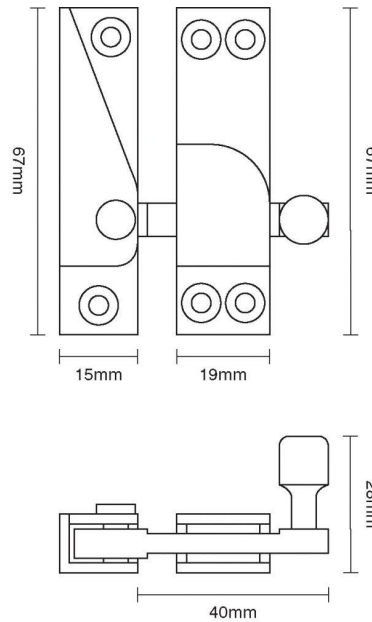

CROFT

Long Lasting Tradition

SPECIFICATION SHEET - PRODUCT CODE **2825N**

PRODUCT

Narrow Style Straight Arm Sash Fastener 2825N

Please note that illustration sizes are approximations

Finishes: