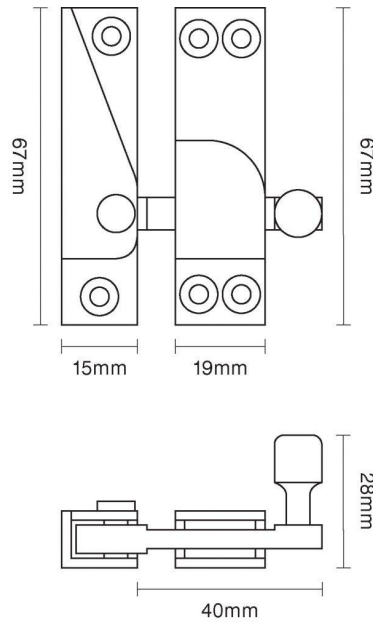

# CROFT

Long Lasting Tradition

SPECIFICATION SHEET - PRODUCT CODE **2825NL**

### Lockable Straight Arm Sash Fastener- Narrow Style 2825NL

(non-locking version shown)

Please note that illustration sizes are approximations