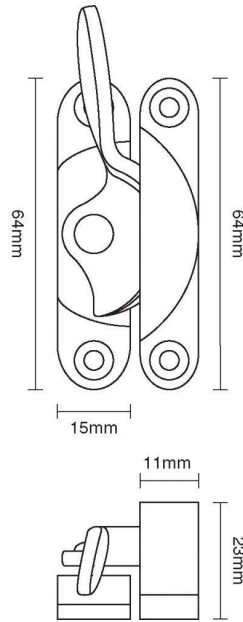

# CROFT

Long Lasting Tradition

SPECIFICATION SHEET - PRODUCT CODE **1825**

## PRODUCT

**Fitch Fastener 1825**

Please note that illustration sizes are approximations