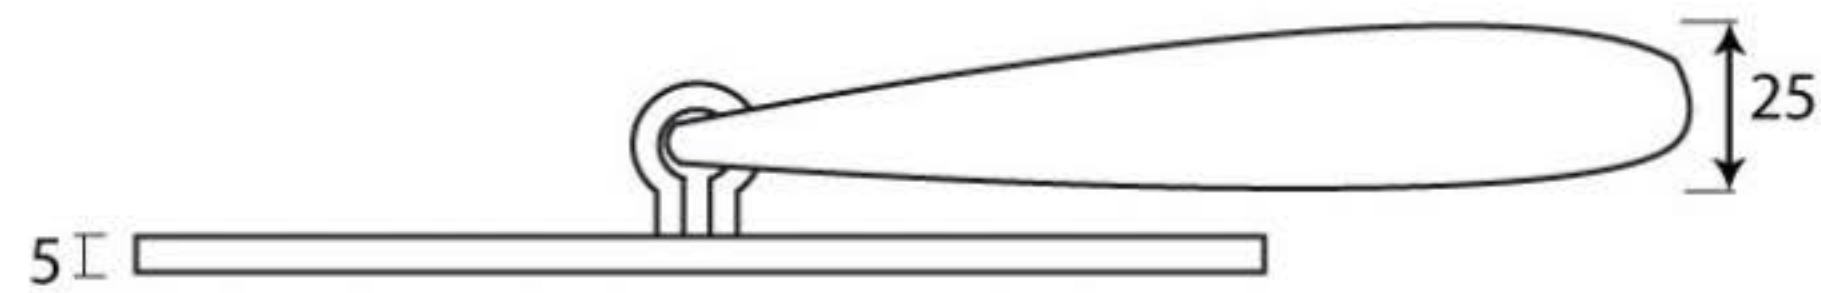

PRODUCT CODE 33658

HANDFORGED  
TRADITIONAL  
IRONMONGERY

Due to the hand crafted nature of our products all measurements are approximate and should be used as a guide only