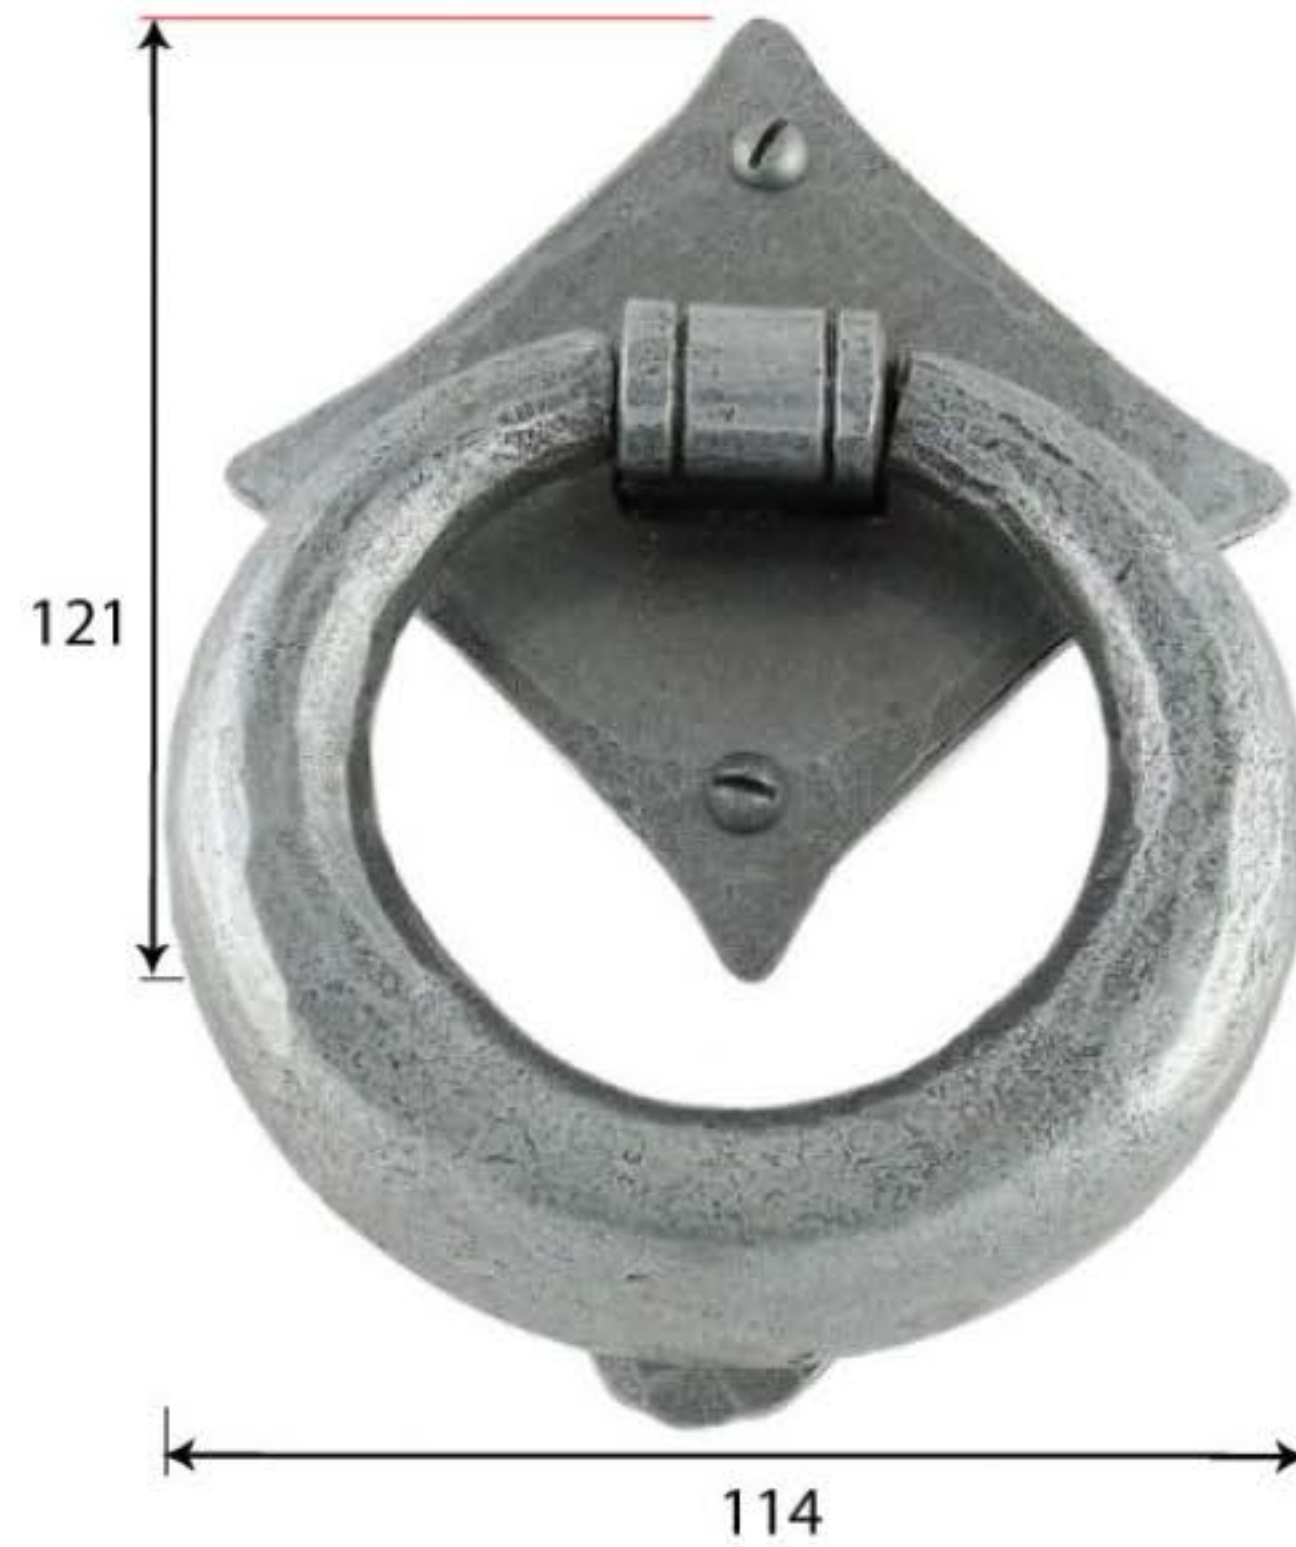

PRODUCT CODE 33658

HANDFORGED  
TRADITIONAL  
IRONMONGERY

Due to the hand crafted nature of our products all measurements are approximate and should be used as a guide only