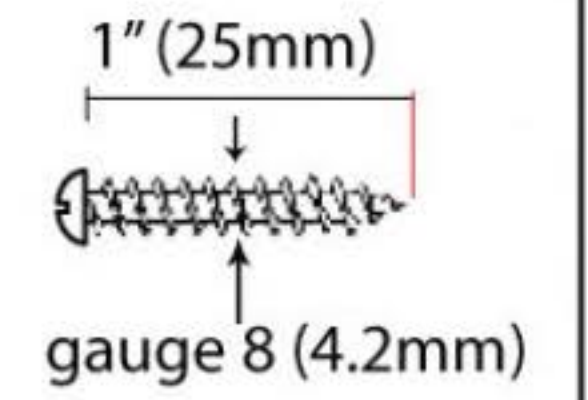

PRODUCT CODE 33658

HANDFORGED  
TRADITIONAL  
IRONMONGERY

Due to the hand crafted nature of our products all measurements are approximate and should be used as a guide only