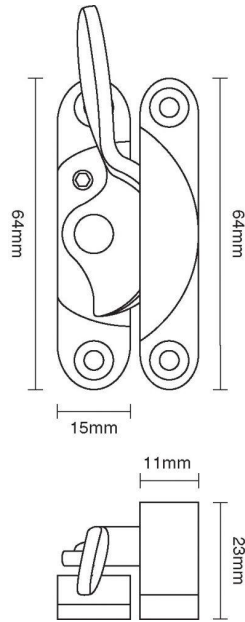

CROFT

Long Lasting Tradition

SPECIFICATION SHEET - PRODUCT CODE **1825L**

PRODUCT

Lockable Fitch Fastener 1825L

Please note that illustration sizes are approximations

Finishes: