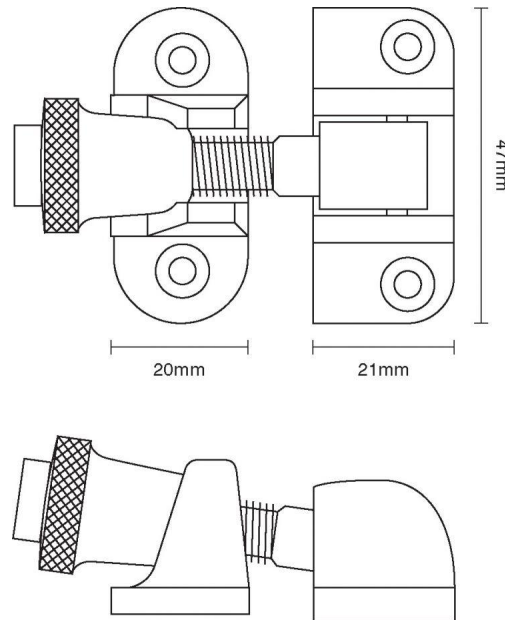

# CROFT

Long Lasting Tradition

SPECIFICATION SHEET - PRODUCT CODE **1826L**

## PRODUCT

**Lockable Brighton Fastener 1826L**

Please note that illustration sizes are approximations