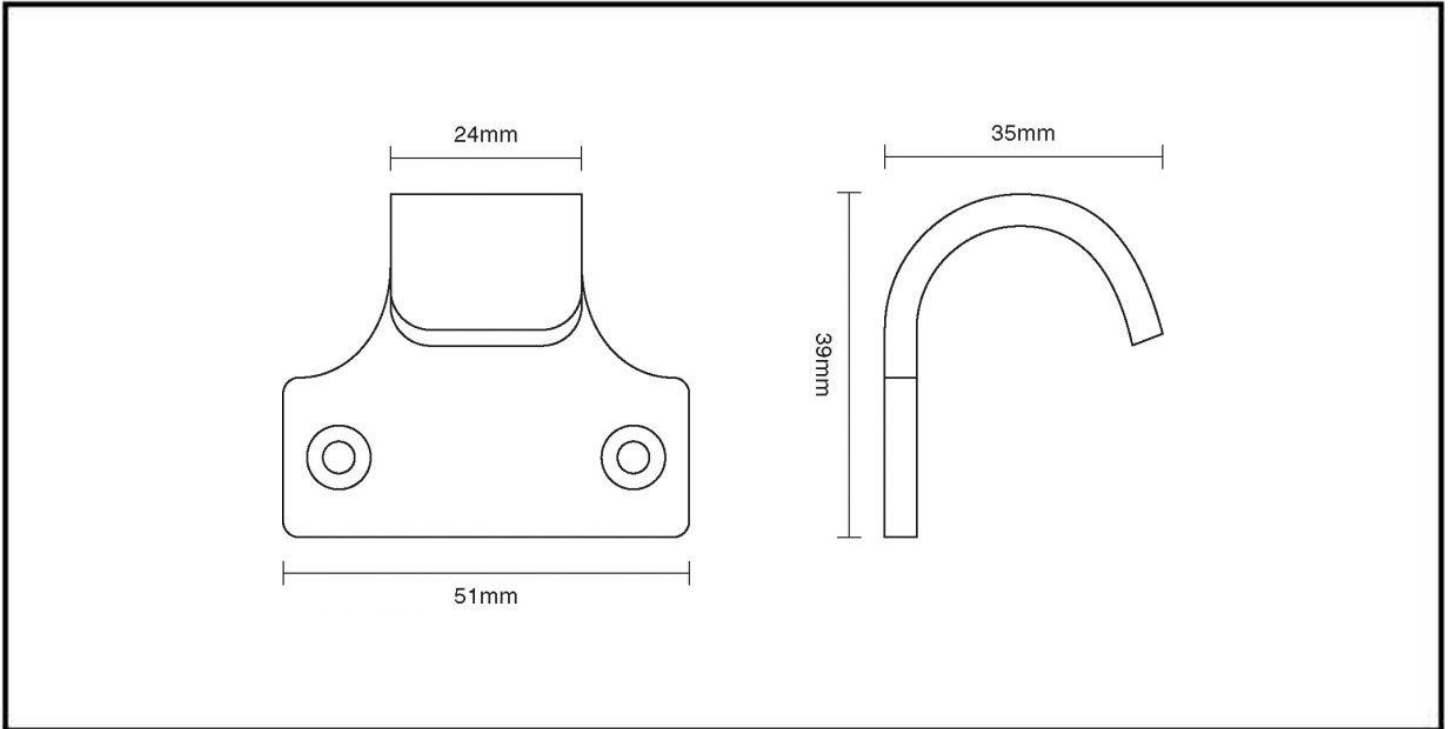

CROFT

Long Lasting Tradition

SPECIFICATION SHEET - PRODUCT CODE **1883**

PRODUCT

Cast Sash Lift 1883

Please note that illustration sizes are approximations

Finishes: