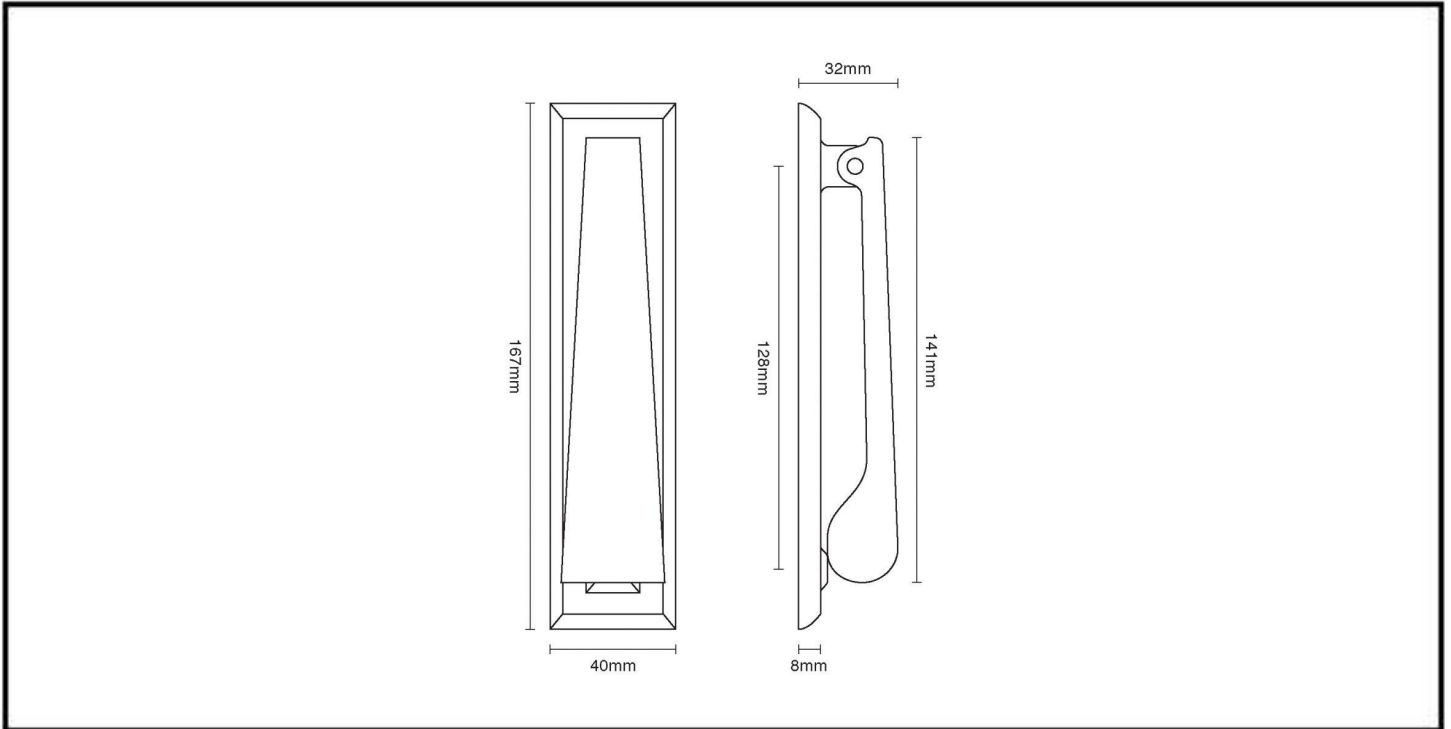

CROFT

Long Lasting Tradition

SPECIFICATION SHEET - PRODUCT CODE **1750**

PRODUCT

Plain Door Knocker 1750

Please note that illustration sizes are approximations

Finishes: