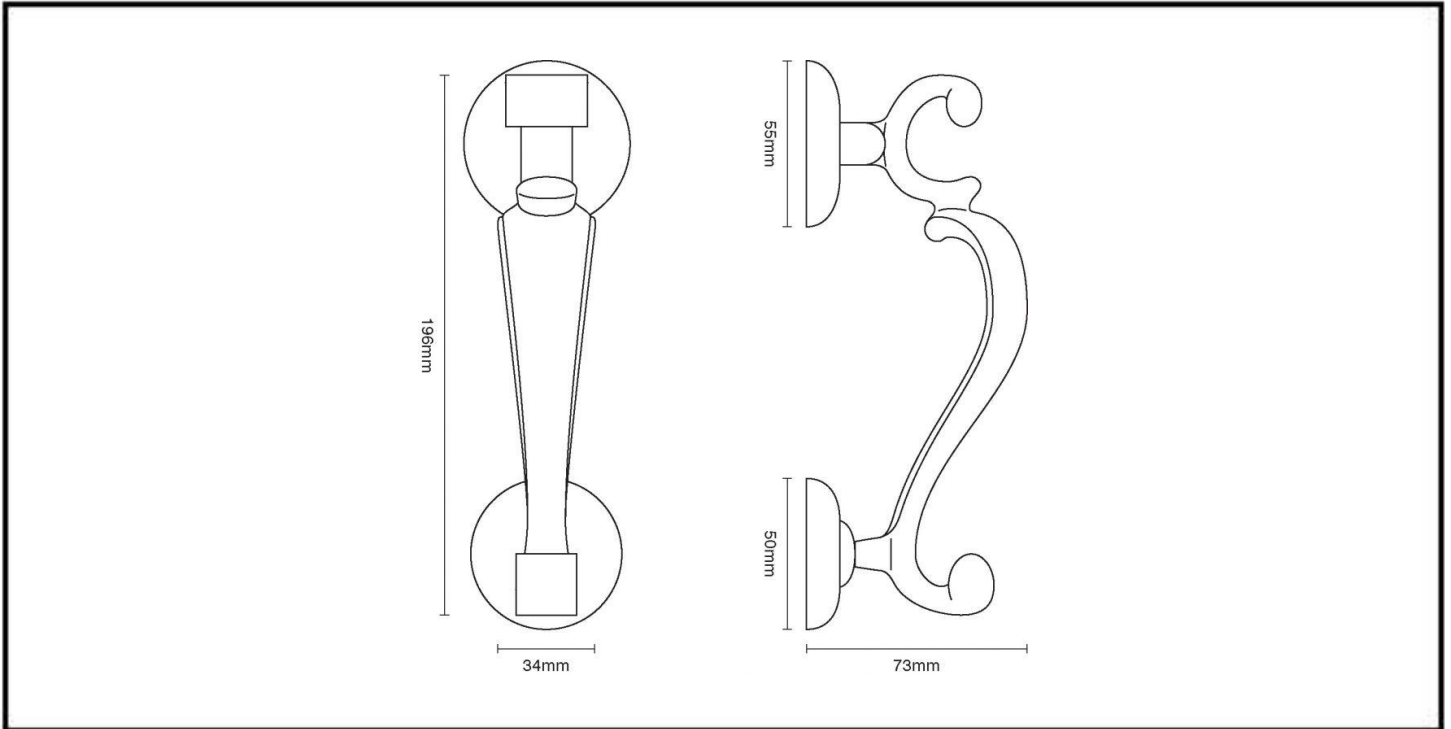

CROFT

Long Lasting Tradition

SPECIFICATION SHEET - PRODUCT CODE **4120**

PRODUCT

Old Doctors Knocker 4120

Please note that illustration sizes are approximations

Finishes:

PB PBUL AB AGD AN