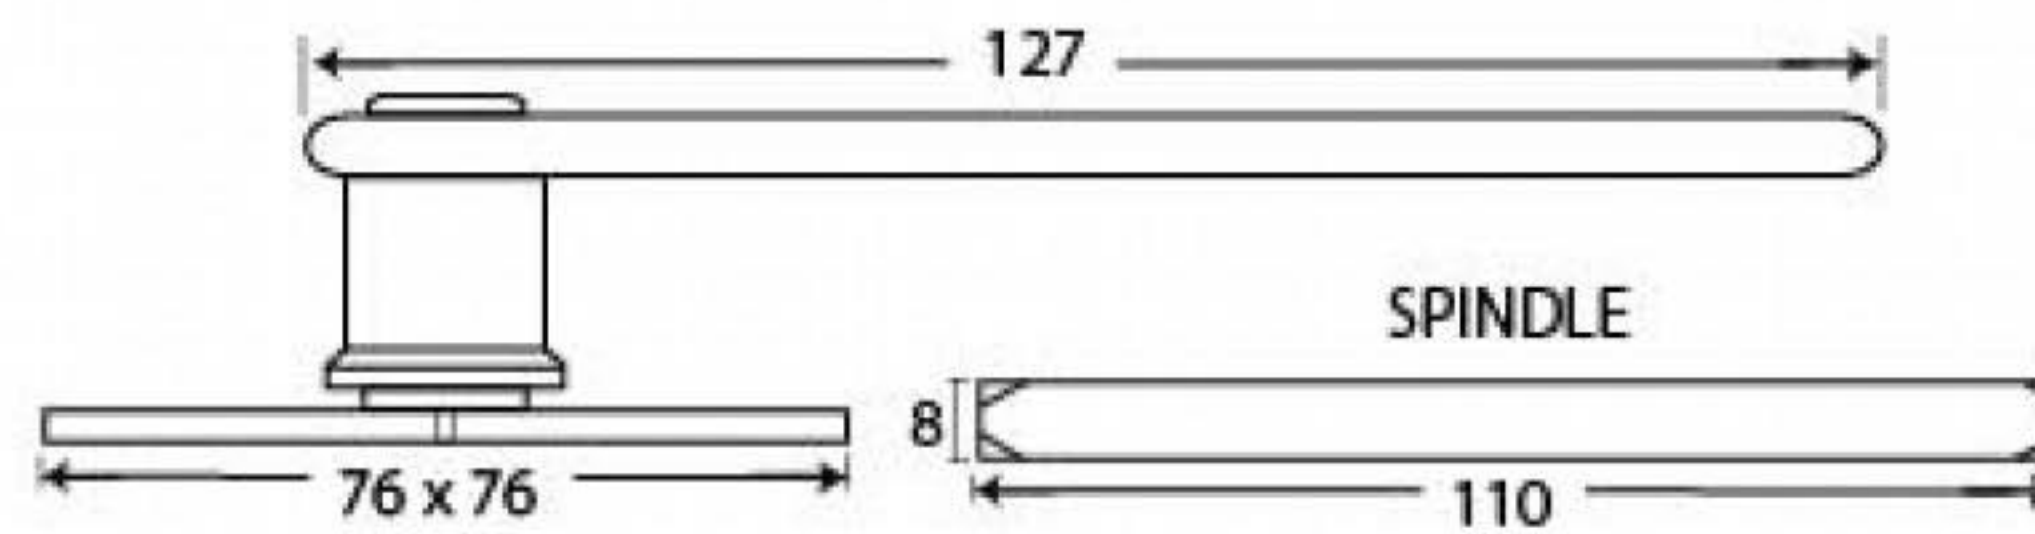

PRODUCT CODE 33848

3/4" (19mm)
↓
X 8
↑
gauge 6 (3.5mm)

HANDFORGED
TRADITIONAL
IRONMONGERY

Due to the hand crafted nature of our products all measurements are approximate and should be used as a guide only