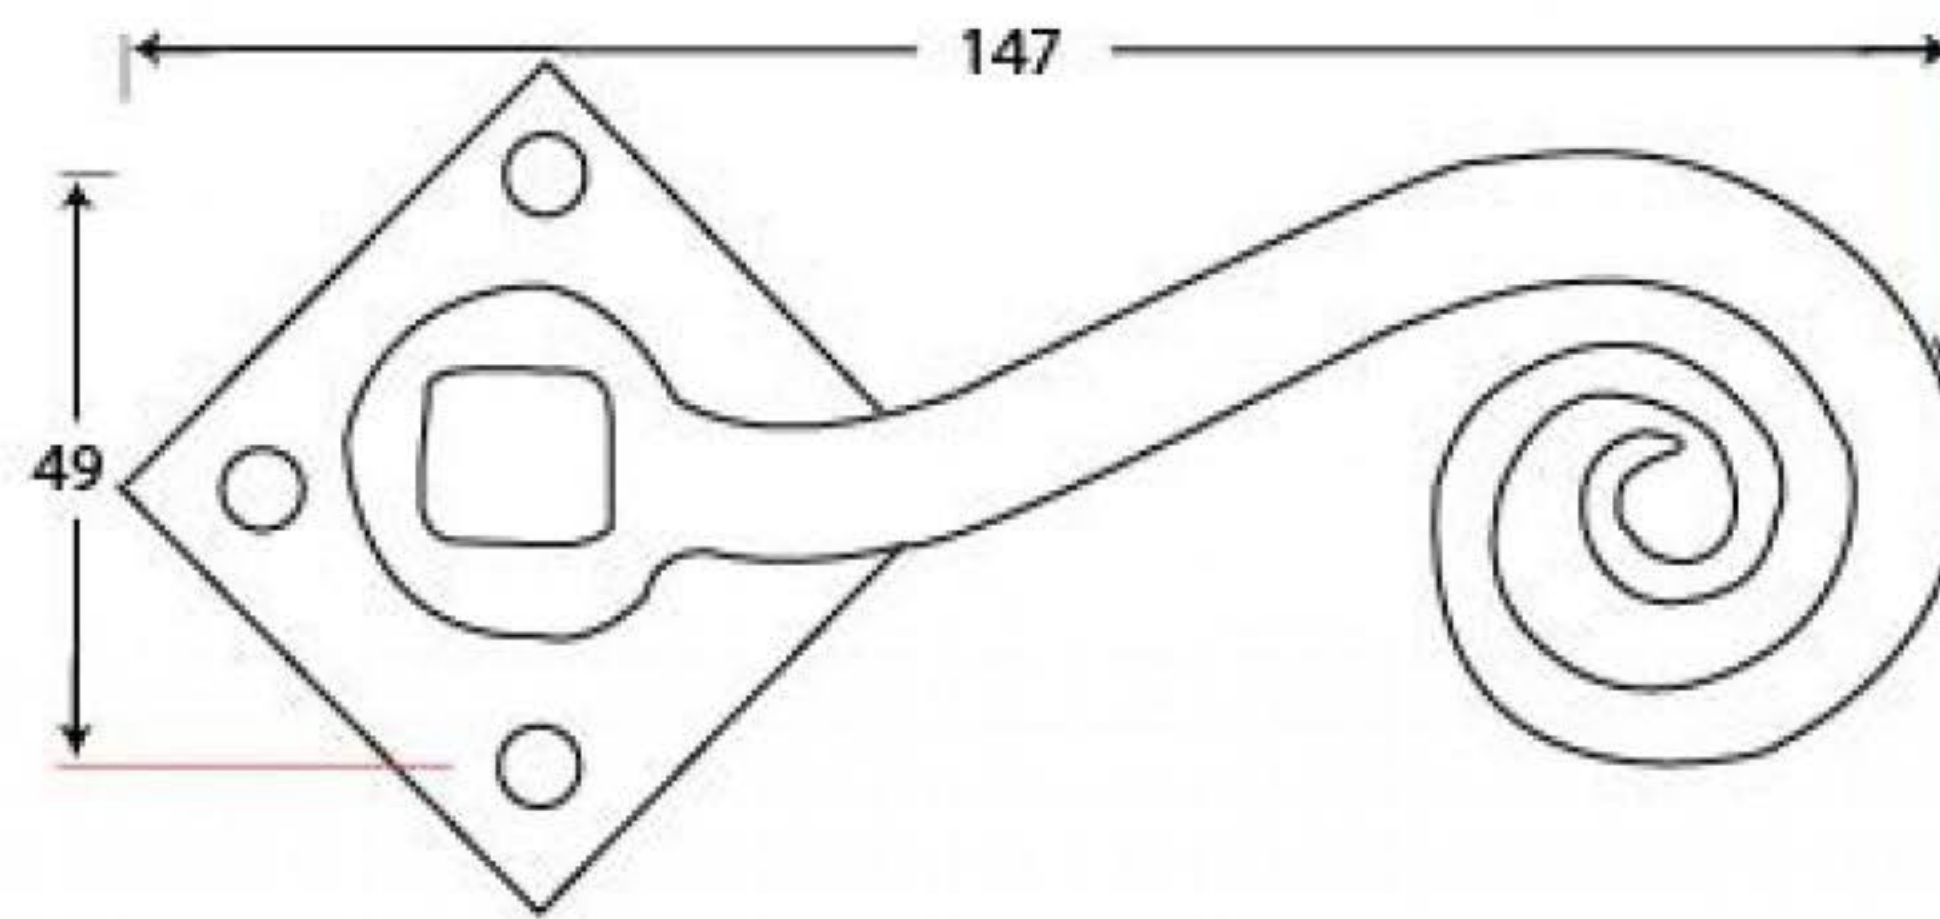

PRODUCT CODE 33848

3/4" (19mm)
↓
X 8
↑
gauge 6 (3.5mm)

HANDFORGED
TRADITIONAL
IRONMONGERY

Due to the hand crafted nature of our products all measurements are approximate and should be used as a guide only