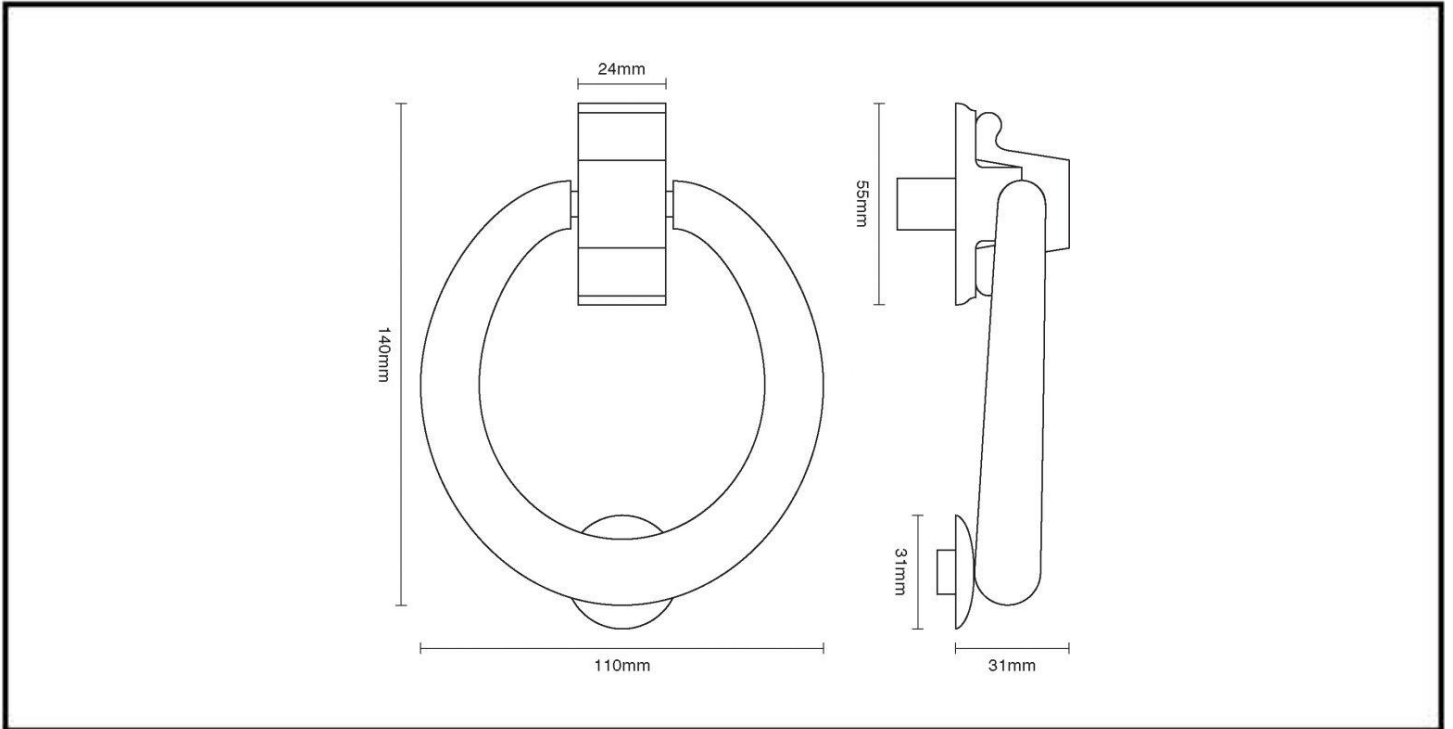

# CROFT

Long Lasting Tradition

SPECIFICATION SHEET - PRODUCT CODE **1893**

## PRODUCT

**Ring Knocker 1893**

Please note that illustration sizes are approximations