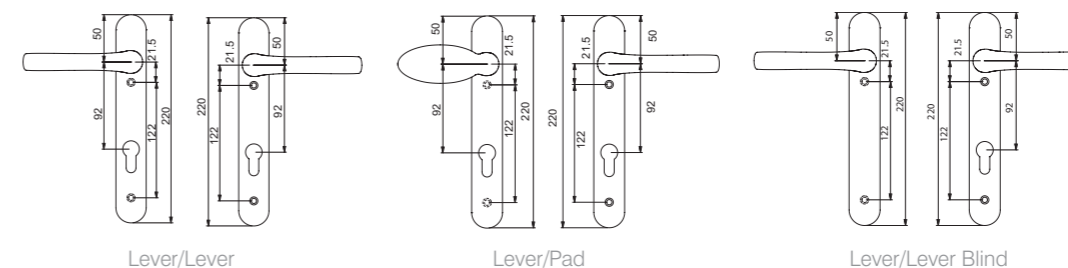

Both lever/lever and lever/pad options, suitable for both left and right handed doors, feature ergonomic finger grips for optimum comfort and ease of use.

Simple-to-fit during fabrication or on-site, the door handle range is supplied complete with spindle and fixing screws as standard.

The ProLinea door handle range is suitable for use with both sprung and unsprung door locks and is available in two backplates sizes - 220mm and 240mm - to suit most locking systems.

10 Mechanical Guarantee years
10 Surface Finish (Plated coat) Guarantee years
5 Surface Finish (Powder coat) Guarantee years

220mm Backplate

240mm Backplate

PART NUMBERS

Description	PZ	Backplate Length	Silver F1	Chrome	Gold F3	Gold PVD	Smokey Chrome	Brushed Satin Chrome	Black	White
Lever/Lever	92	220mm	050300	050309	050303	050304	050305	050302	050307	050308
Lever/Pad	92	220mm	050310	050319	050313	050314	050315	050312	050317	050318
Lever/Lever Blind	92	220mm	050340*	050349*	050343*	050344*	050345*	050342*	050347*	050348*
Lever/Lever	92	240mm	050420	050429	050423	050424	050415	050412	050427	050428
Lever/Pad	92	240mm	050430	050439	050433	050434	050435*	050432	050437	050438
Lever/Lever	62/92	240mm	050440	050449	050443	050444	050445	050442	050447	050448
Lever/Pad	62/92	240mm	050450	050459	050453	050454	050455	050452	050457	050458