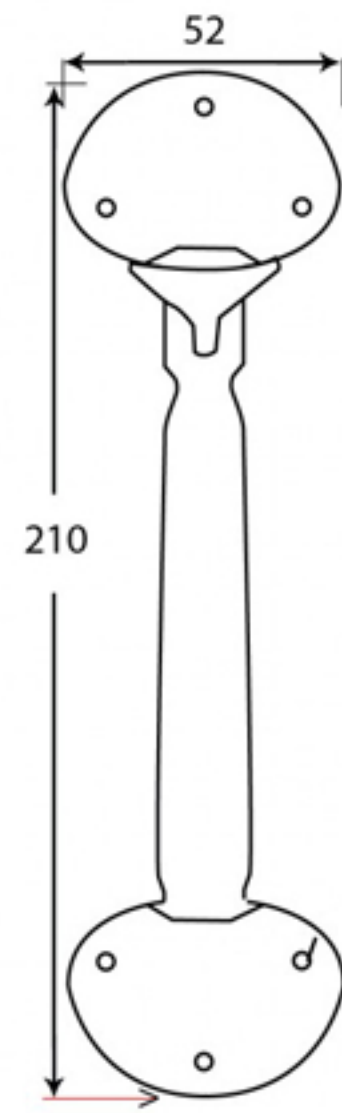

PRODUCT CODE 33176

HANDFORGED
TRADITIONAL
IRONMONGERY

Due to the hand crafted nature of our products all measurements are approximate and should be used as a guide only