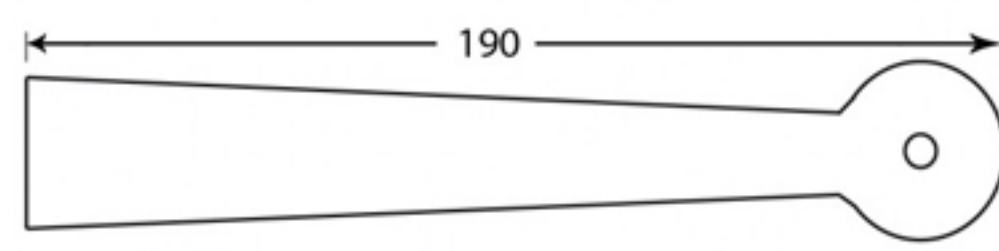

PRODUCT CODE 33176

HANDFORGED
TRADITIONAL
IRONMONGERY

Due to the hand crafted nature of our products all measurements are approximate and should be used as a guide only