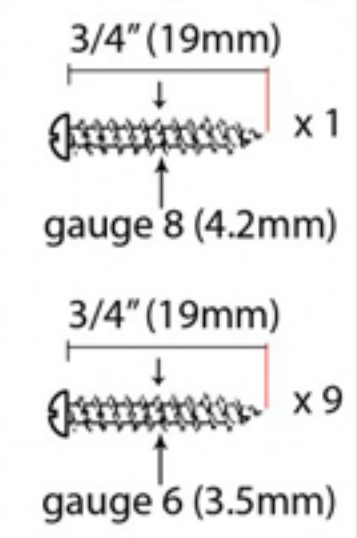

PRODUCT CODE 33176

HANDFORGED
TRADITIONAL
IRONMONGERY

Due to the hand crafted nature of our products all measurements are approximate and should be used as a guide only