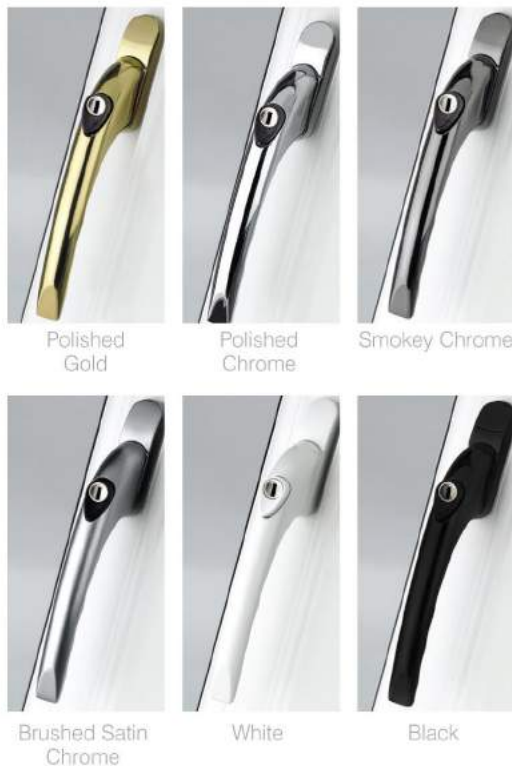

# PROLINEA ESPAG HANDLE RANGE

- Concealed 90° stop within the rose
- Design registered edge-to-edge screw cover cap for enhanced aesthetics
- Ergonomic button assembly for effortless handle operation
- 'Key plugs' easily transform locking handles into push button or emergency green exit button
- Option of inline or cranked levers
- Finger grips on lever for comfortable use
- 6 finishes including contemporary smokey chrome & satin chrome
- Available in a range of pin lengths to suit a range of window locking systems
- Suitable for PVCu, timber & aluminium windows
- Simple to fit

### 6 SUITED COLOURS

Description	Pin Length (mm)	Polished Gold	Polished Chrome	Brushed Satin Chrome	Smokey Chrome	White	Black
ProLinea Inline Espag Handle	9	581010	581020	581040	581030	581000	581050
ProLinea Inline Espag Handle	15	581012	581022	581042	581032	581002	581052
ProLinea Inline Espag Handle	20	581013	581023	581043	581033	581003	581053
ProLinea Inline Espag Handle	25	581015	581025	581045	581035	581005	581055
ProLinea Inline Espag Handle	30	581016	581026	581046	581036	581006	581056
ProLinea Inline Espag Handle	40	581017	581027	581047	581037	581007	581057
ProLinea Inline Espag Handle	55	581018	581028	581048	581038	581008	581058
Additional Cover Caps		581891	581892	581894	581893	581890	581895