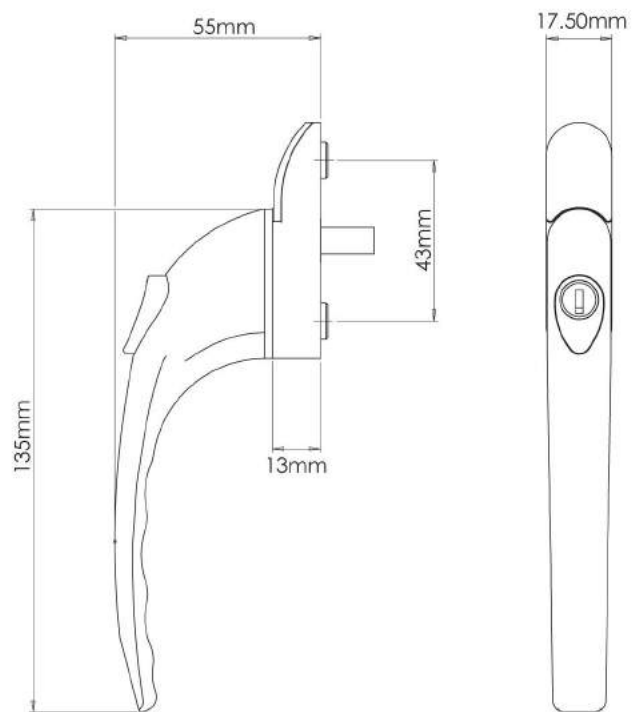

# PROLINEA ESPAG HANDLE RANGE

- Concealed 90° stop within the rose
- Design registered edge-to-edge screw cover cap for enhanced aesthetics
- Ergonomic button assembly for effortless handle operation
- 'Key plugs' easily transform locking handles into push button or emergency green exit button
- Option of inline or cranked levers
- Finger grips on lever for comfortable use
- 6 finishes including contemporary smokey chrome & satin chrome
- Available in a range of pin lengths to suit a range of window locking systems
- Suitable for PVCu, timber & aluminium windows
- Simple to fit

## INLINE ESPAG HANDLE

### 6 SUITED COLOURS

Description	Pin Length (mm)	Polished Gold	Polished Chrome	Brushed Satin Chrome	Smokey Chrome	White	Black
ProLinea Inline Espag Handle	9	581010	581020	581040	581030	581000	581050
ProLinea Inline Espag Handle	15	581012	581022	581042	581032	581002	581052
ProLinea Inline Espag Handle	20	581013	581023	581043	581033	581003	581053
ProLinea Inline Espag Handle	25	581015	581025	581045	581035	581005	581055
ProLinea Inline Espag Handle	30	581016	581026	581046	581036	581006	581056
ProLinea Inline Espag Handle	40	581017	581027	581047	581037	581007	581057
ProLinea Inline Espag Handle	55	581018	581028	581048	581038	581008	581058
Additional Cover Caps		581891	581892	581894	581893	581890	581895