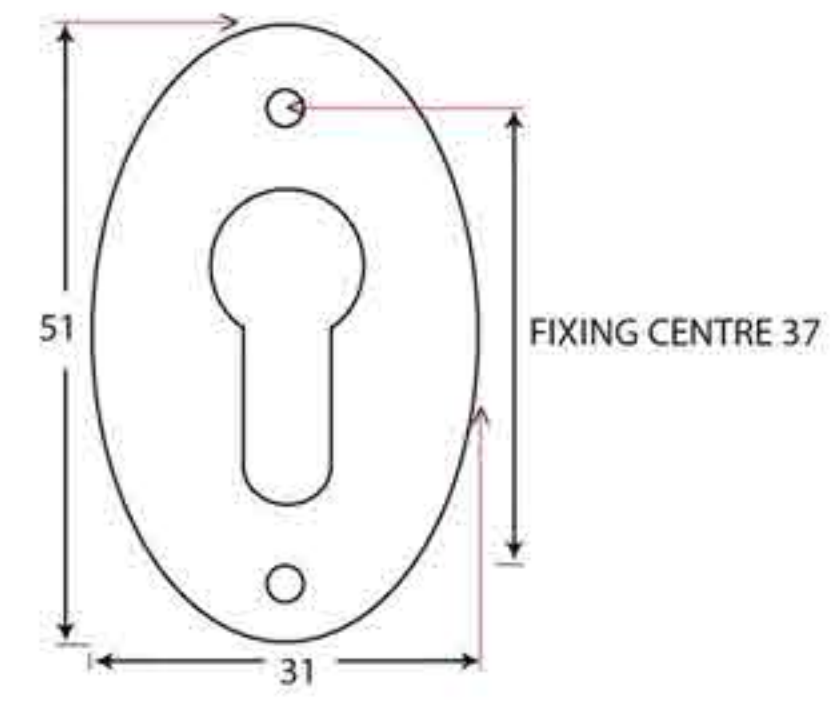

PRODUCT CODE 83819

1/2" (13mm)
x2
gauge 4 (3mm)

2.5

HANDFORGED
TRADITIONAL
IRONMONGERY

Due to the hand crafted nature of our products all measurements are approximate and should be used as a guide only