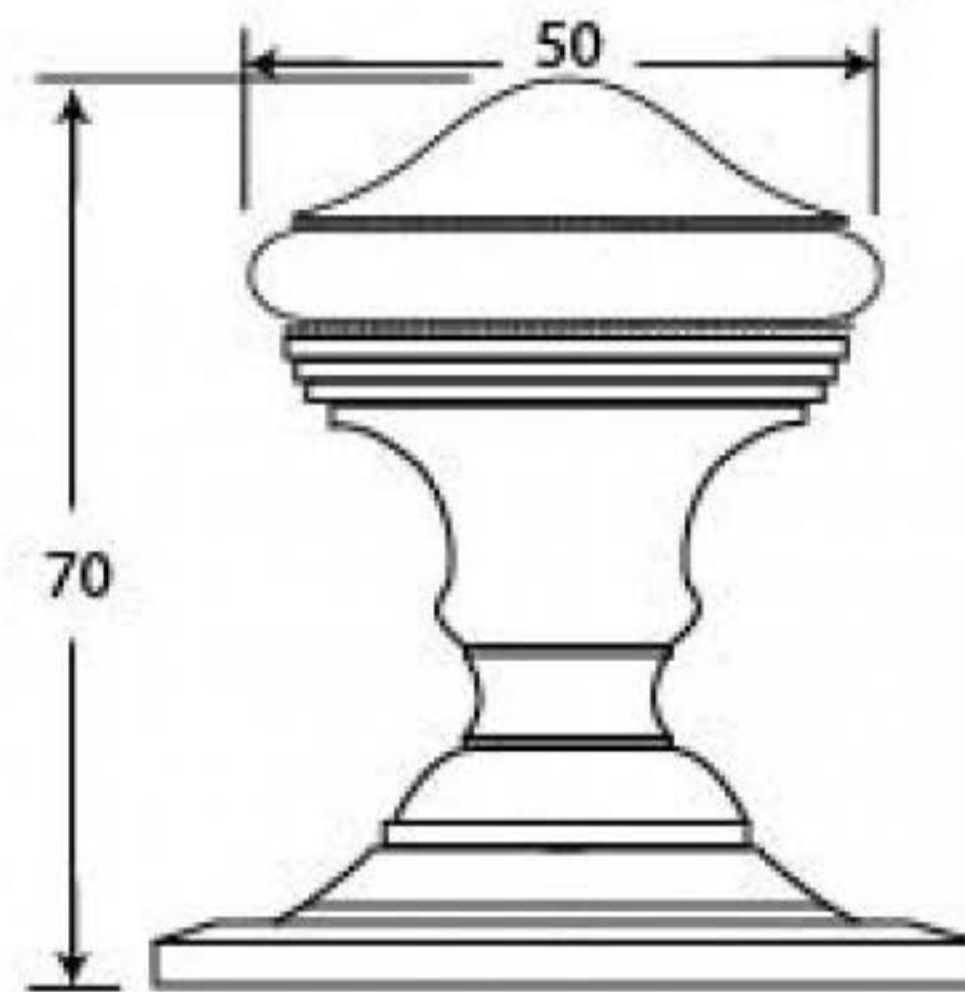

PRODUCT CODE 90294

3/4" (19mm)
x8
gauge 4 (3mm)

HANDFORGED
TRADITIONAL
IRONMONGERY

Due to the hand crafted nature of our products all measurements are approximate and should be used as a guide only