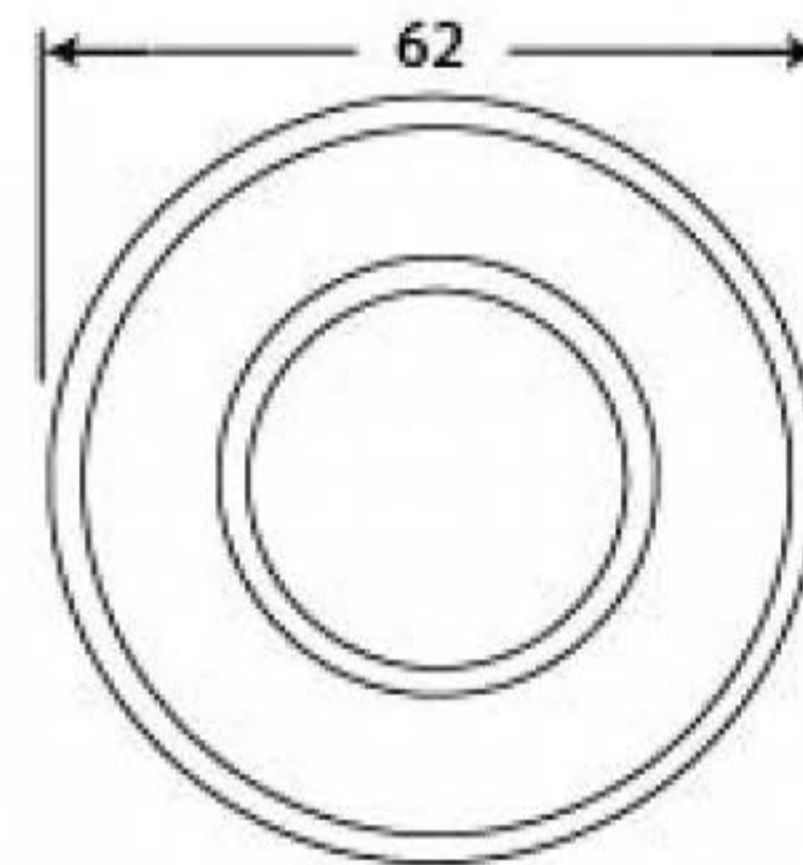

PRODUCT CODE 90294

3/4" (19mm)
x8
gauge 4 (3mm)

HANDFORGED
TRADITIONAL
IRONMONGERY

Due to the hand crafted nature of our products all measurements are approximate and should be used as a guide only