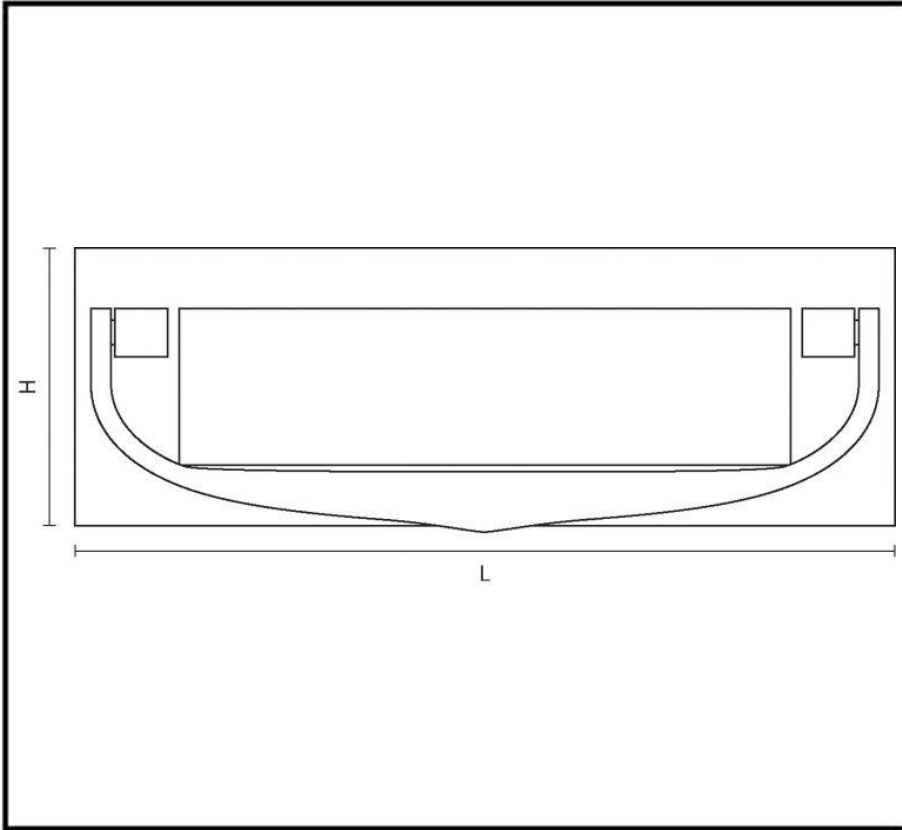

CROFT

Long Lasting Tradition

SPECIFICATION SHEET - PRODUCT CODE **1643-8**

PRODUCT

8" Postal Kocker 1643-8

Dimensions: Other sizes available are below:

Sizes:	L	H	C	Aperture:
8" x 2.3/4"	203	70	185	153 x 39

Please note that illustration sizes are approximations

Finishes: