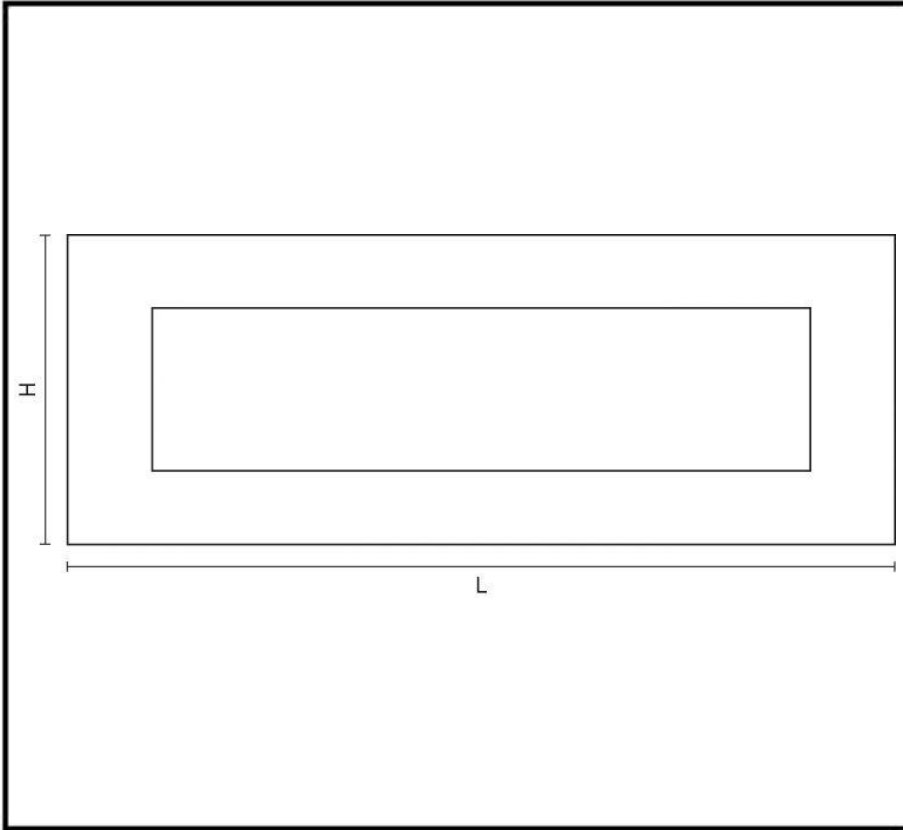

CROFT

Long Lasting Tradition

SPECIFICATION SHEET - PRODUCT CODE **5000**

PRODUCT

Flush Letter Plate 5000

Dimensions: Other sizes available are below:

Sizes:	L	H	C	Aperture:
10" x 4"	254	94	232	203 X 50
12" x 4"	305	102	270	229 X 54