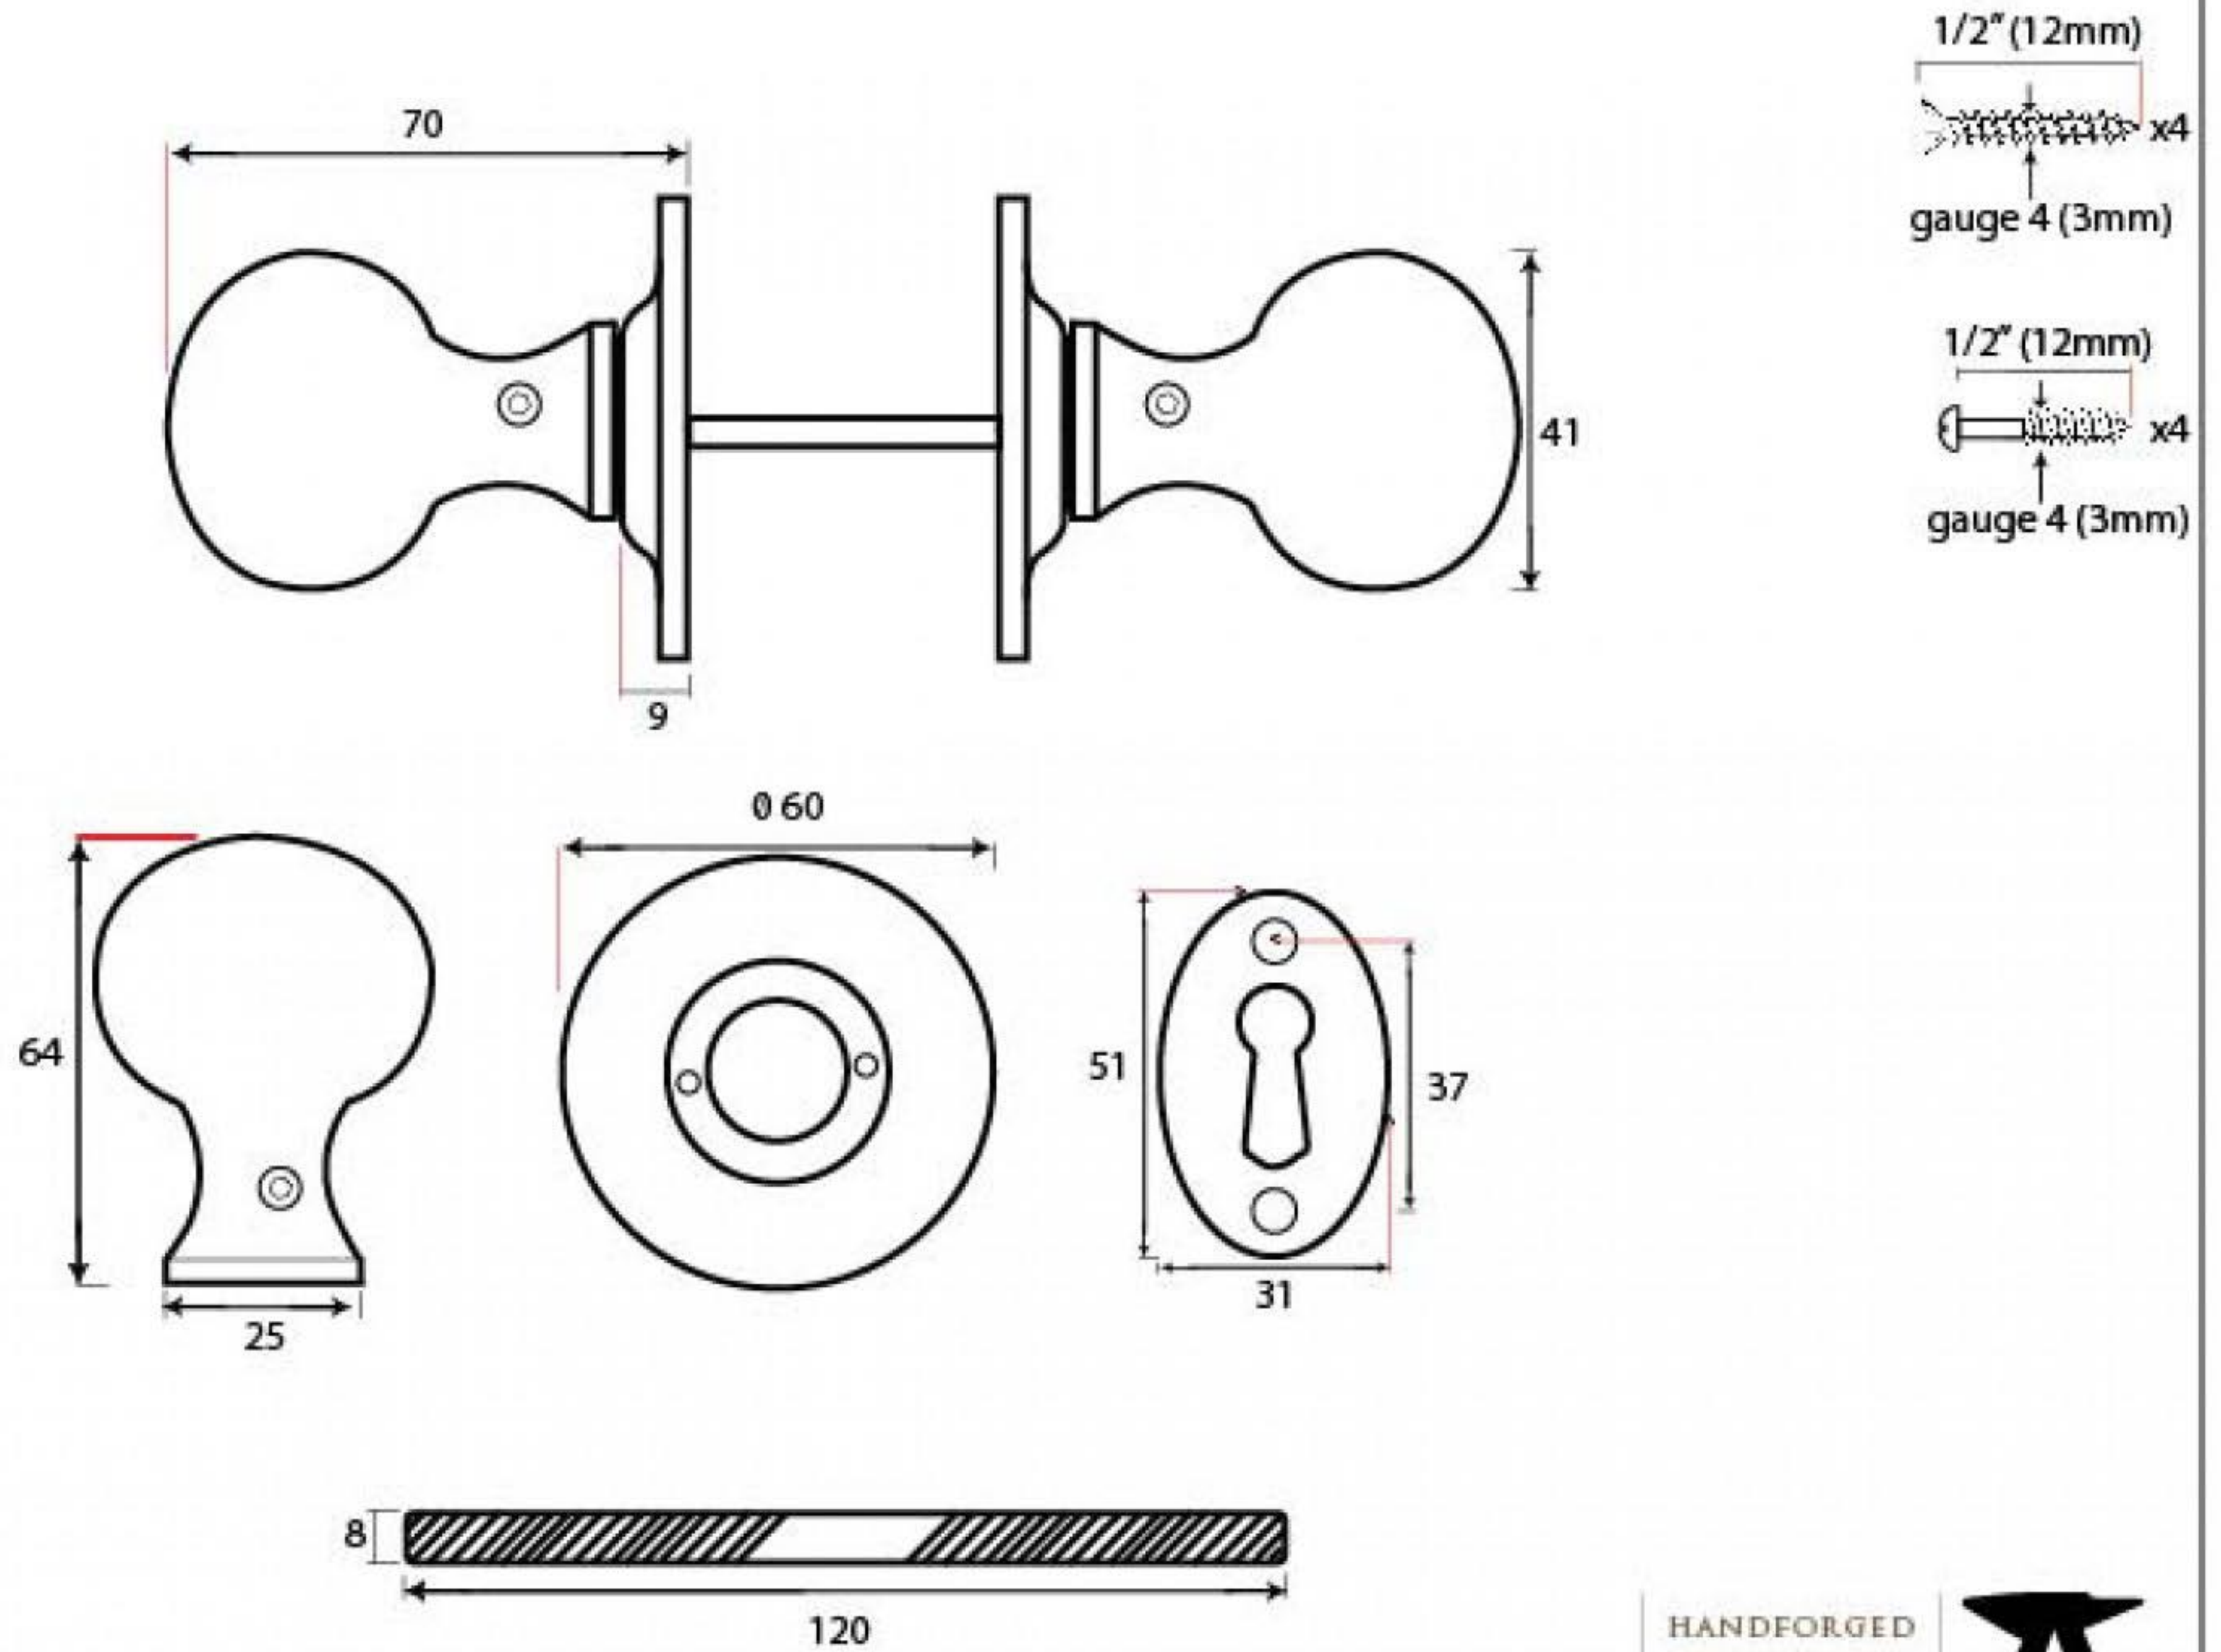

PRODUCT CODE 33230

Due to the hand crafted nature of our products all measurements are approximate and should be used as a guide only

HANDFORGED  
TRADITIONAL  
IRONMONGERY