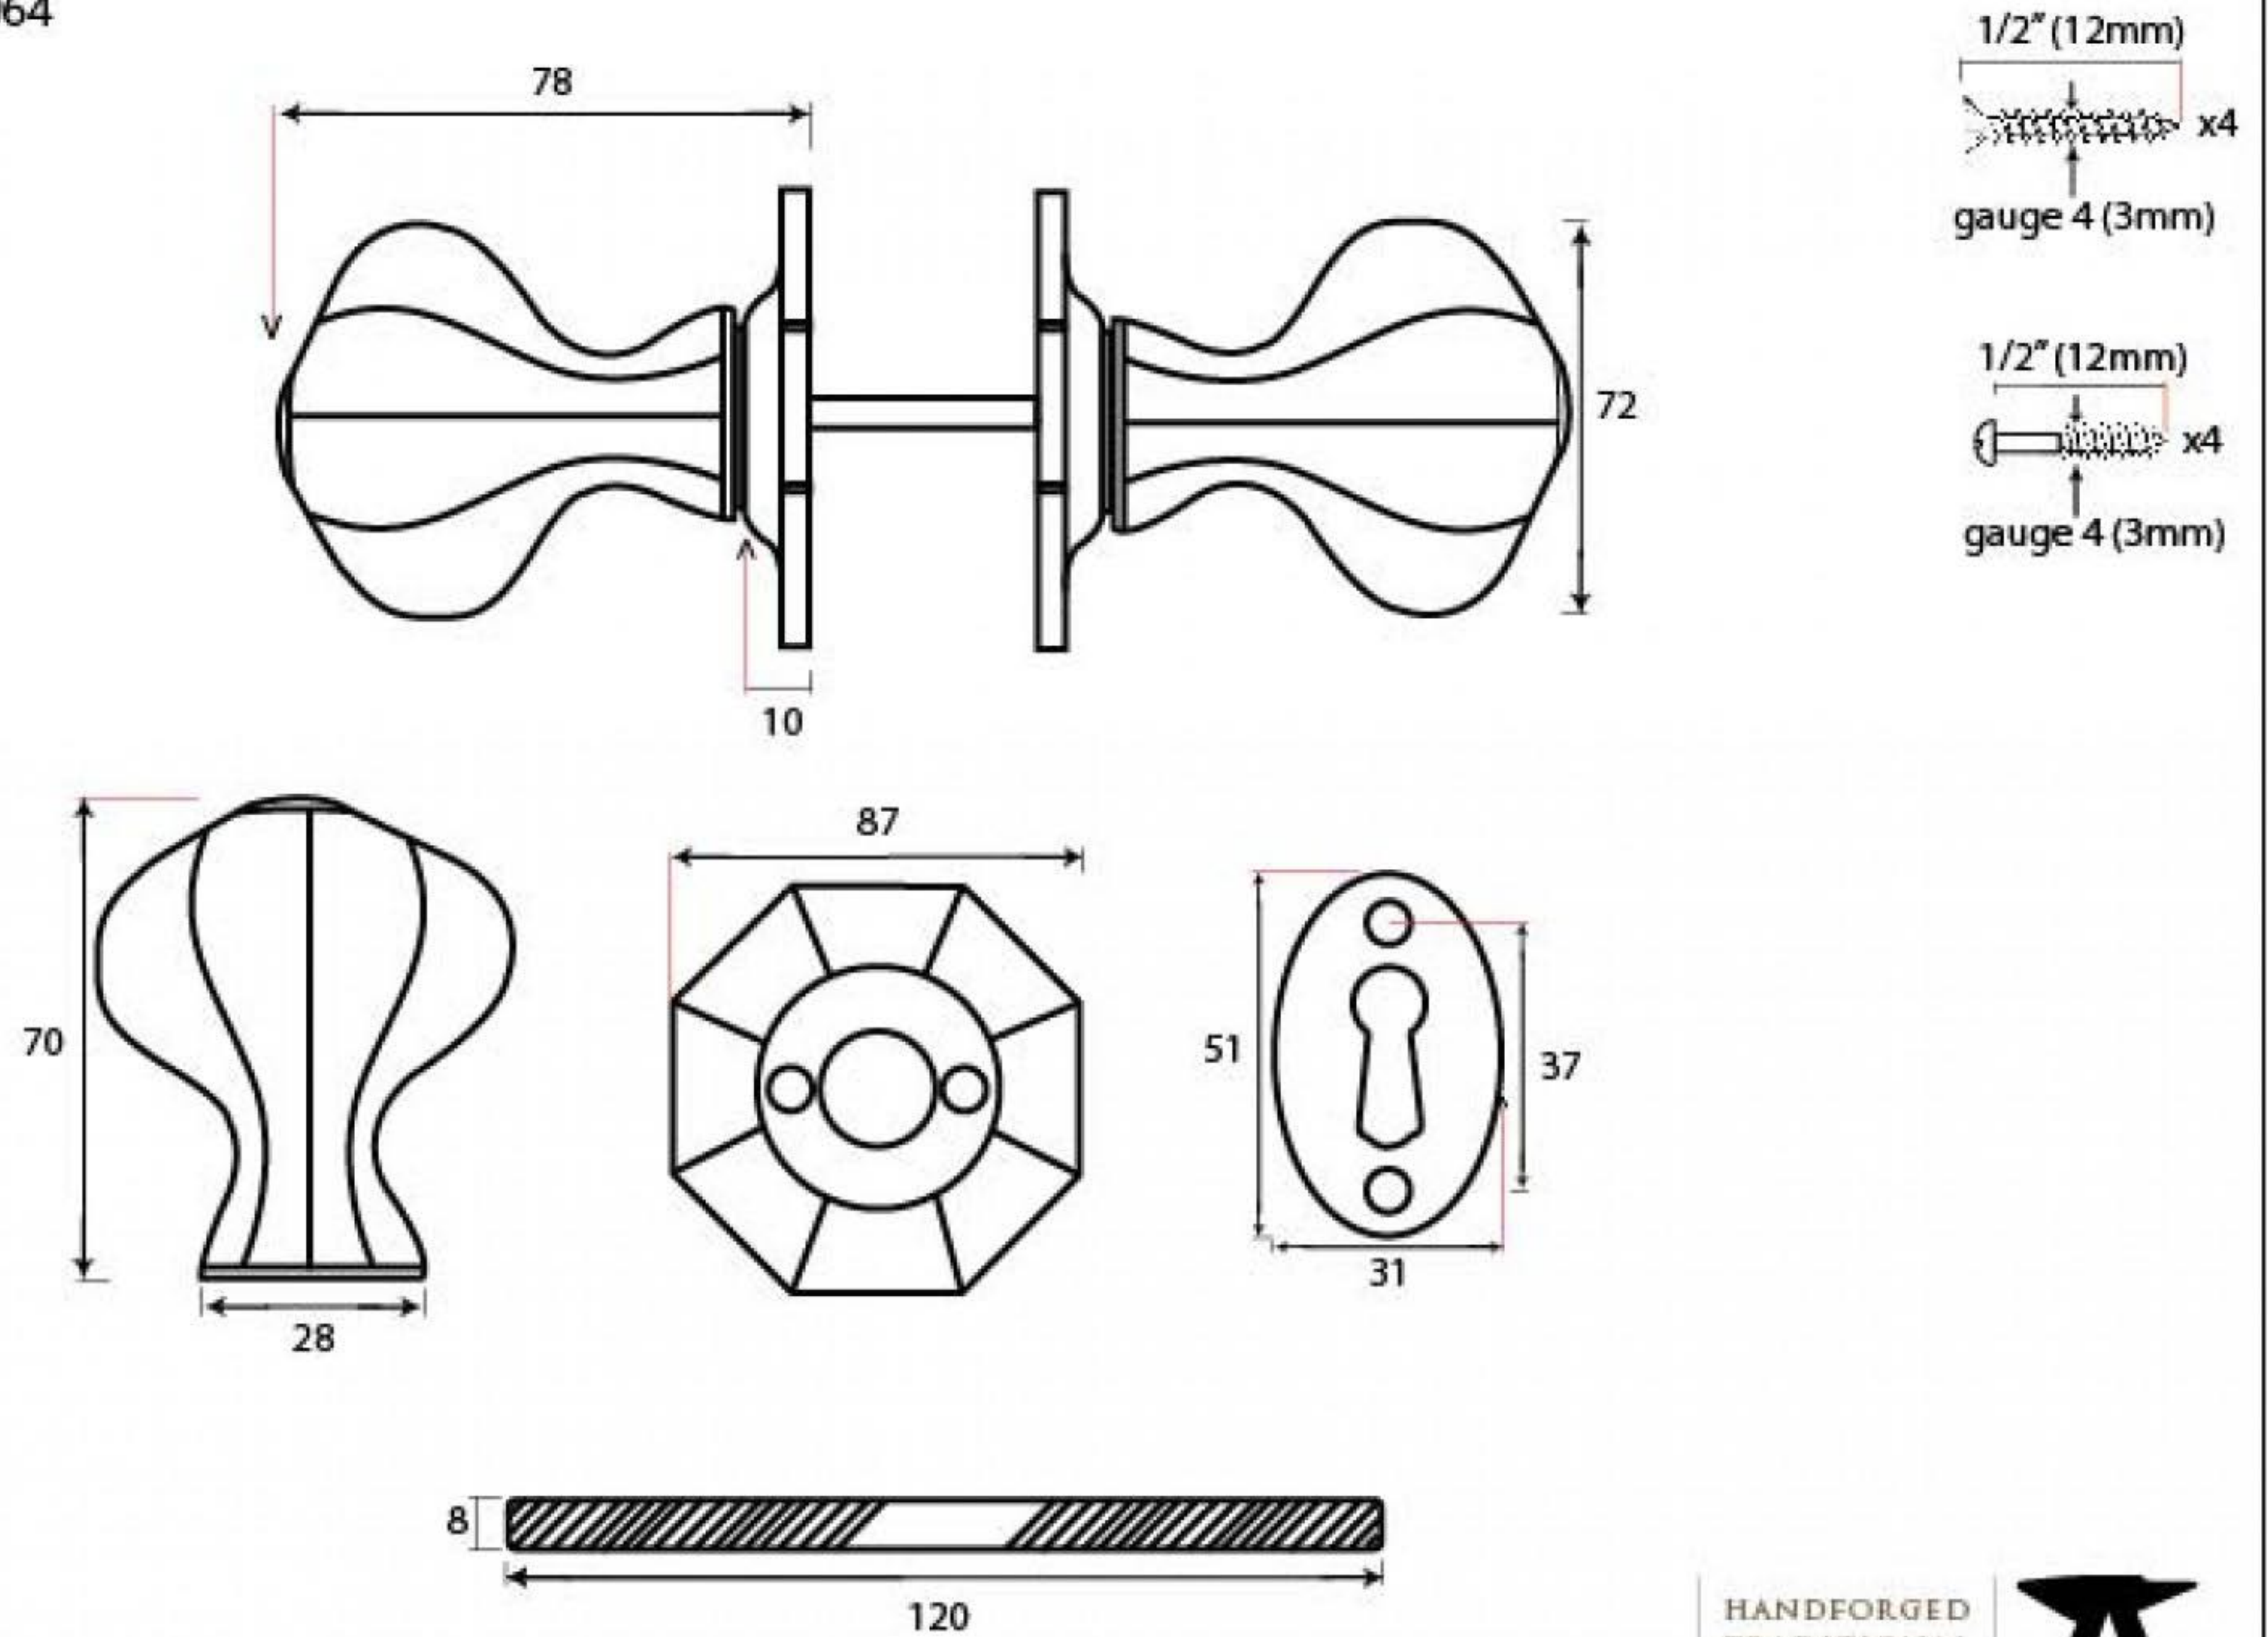

PRODUCT CODE 33064

Due to the hand crafted nature of our products all measurements are approximate and should be used as a guide only

HANDFORGED
TRADITIONAL
IRONMONGERY