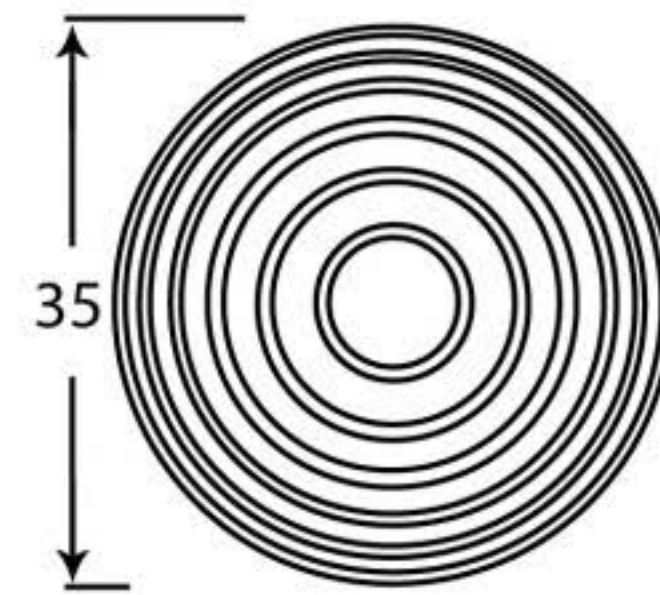

PRODUCT CODE 83875

HANDFORGED
TRADITIONAL
IRONMONGERY

Due to the hand crafted nature of our products all measurements are approximate and should be used as a guide only