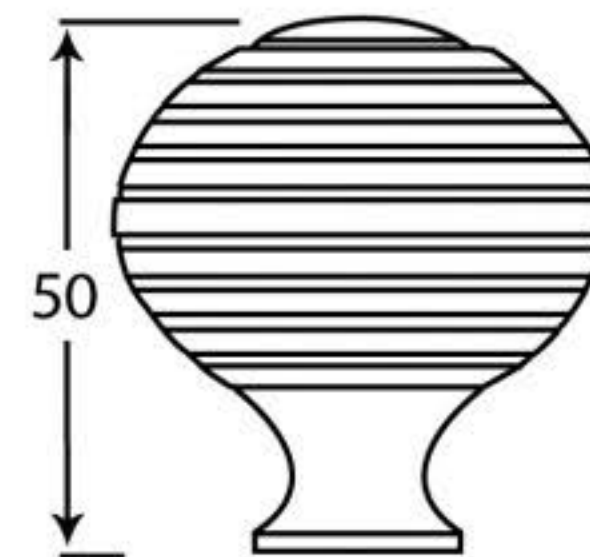

PRODUCT CODE 83875

HANDFORGED
TRADITIONAL
IRONMONGERY

Due to the hand crafted nature of our products all measurements are approximate and should be used as a guide only