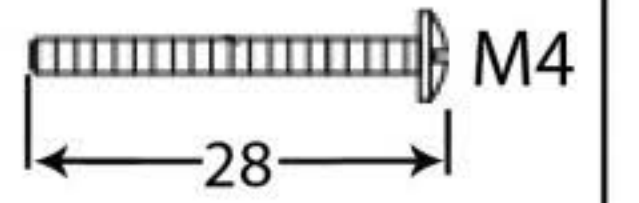

PRODUCT CODE 83875

HANDFORGED
TRADITIONAL
IRONMONGERY

Due to the hand crafted nature of our products all measurements are approximate and should be used as a guide only