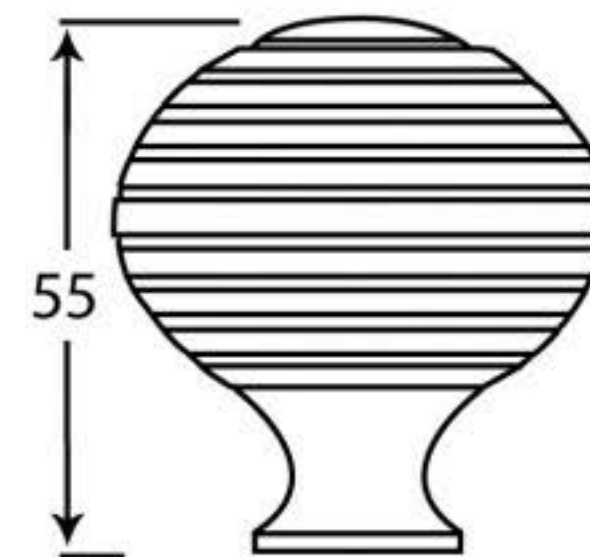

PRODUCT CODE 83876

HANDFORGED
TRADITIONAL
IRONMONGERY

Due to the hand crafted nature of our products all measurements are approximate and should be used as a guide only