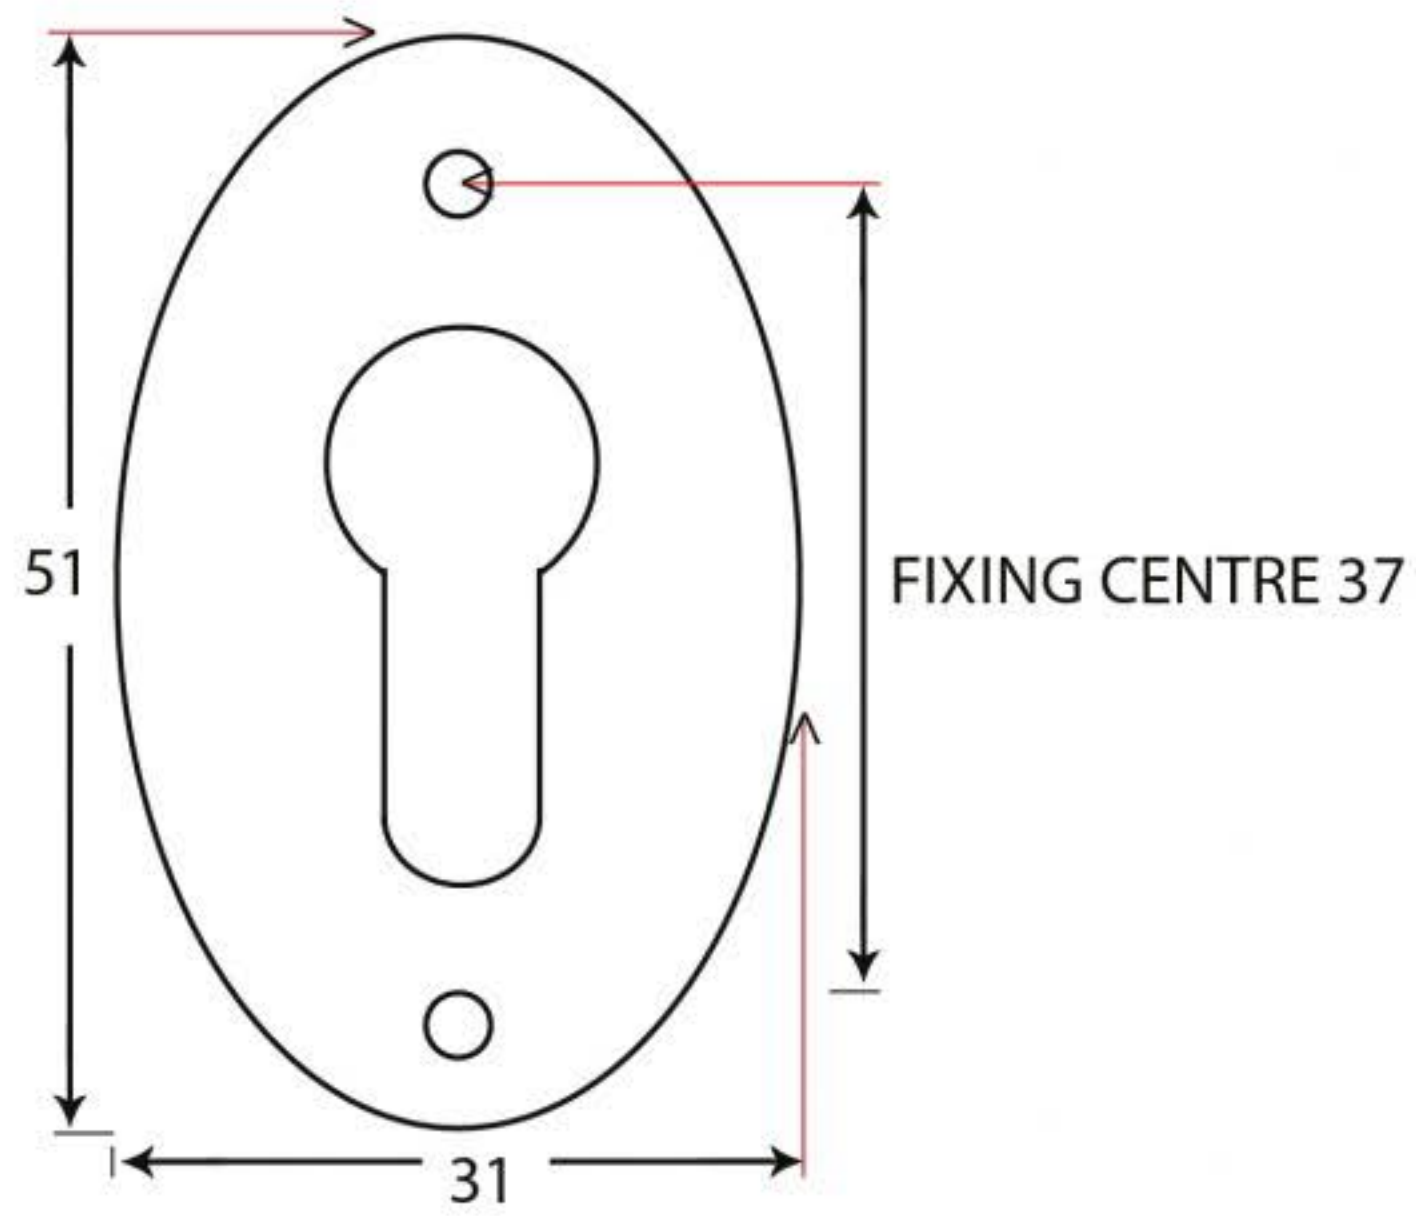

PRODUCT CODE 83815

1/2" (13mm)  
x2  
gauge 4 (3mm)

2.5 [ ]

HANDFORGED  
TRADITIONAL  
IRONMONGERY

Due to the hand crafted nature of our products all measurements are approximate and should be used as a guide only