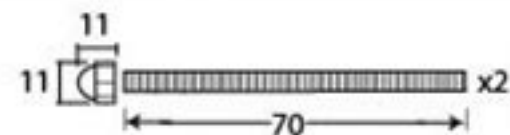

PRODUCT CODE 90286

HANDFORGED
TRADITIONAL
IRONMONGERY

Due to the hand crafted nature of our products all measurements are approximate and should be used as a guide only