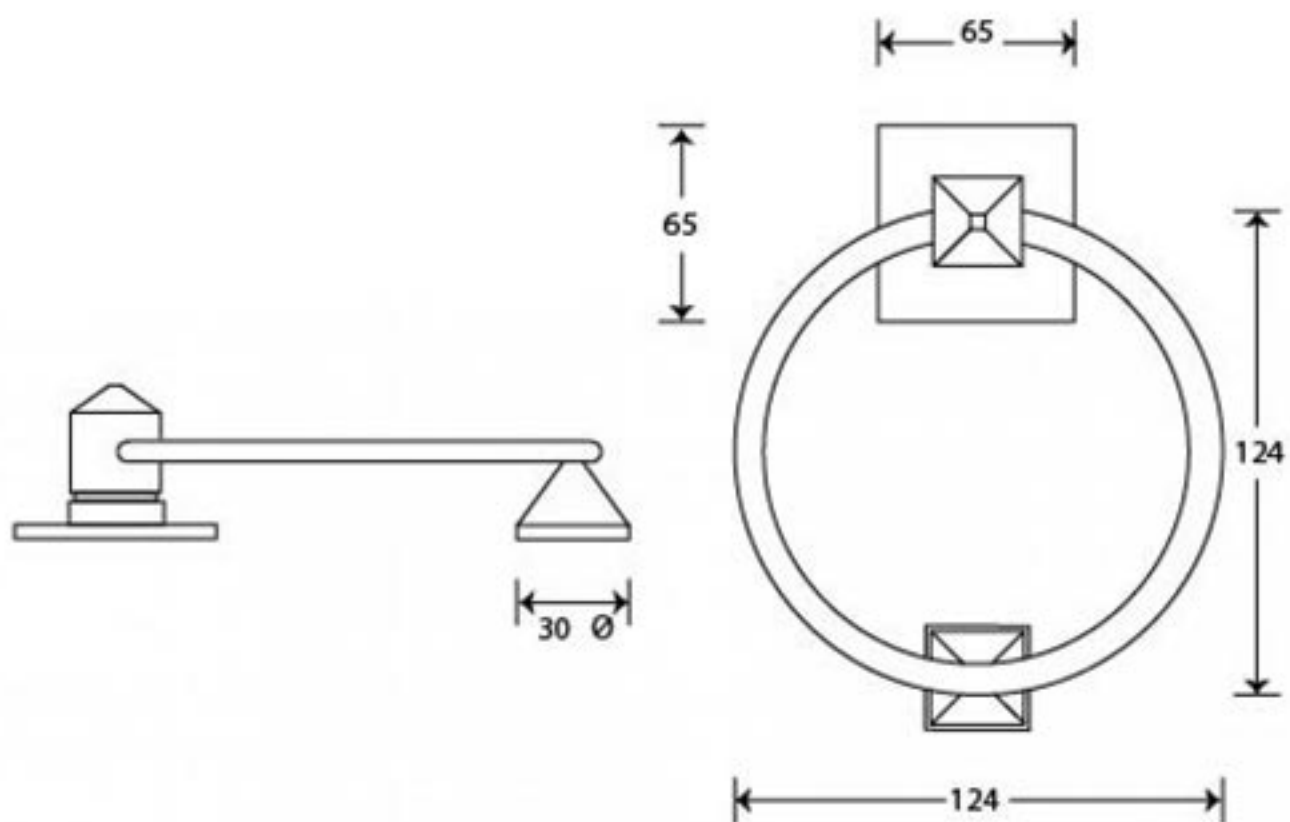

PRODUCT CODE 90286

HANDFORGED
TRADITIONAL
IRONMONGERY

Due to the hand crafted nature of our products all measurements are approximate and should be used as a guide only