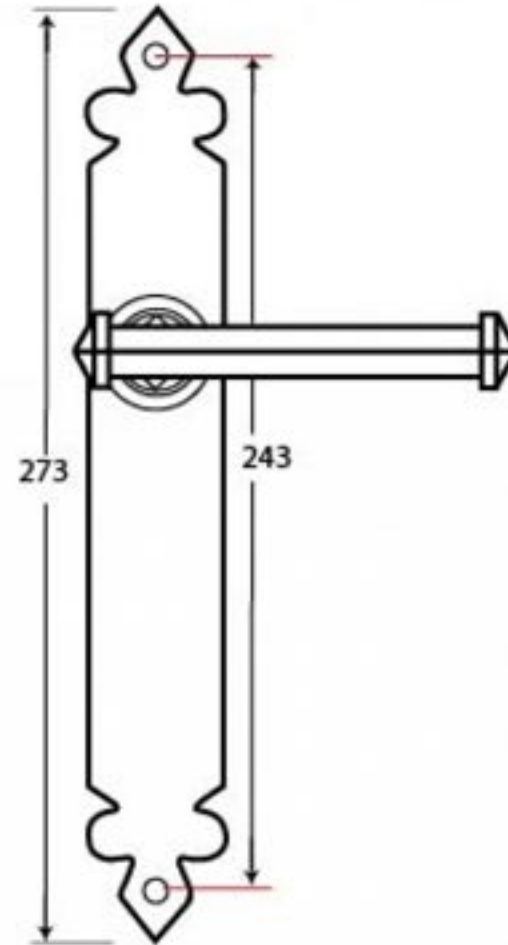

PRODUCT CODE 33171

Male & Female Screws

HANDFORGED  
TRADITIONAL  
IRONMONGERY

Due to the hand crafted nature of our products all measurements are approximate and should be used as a guide only