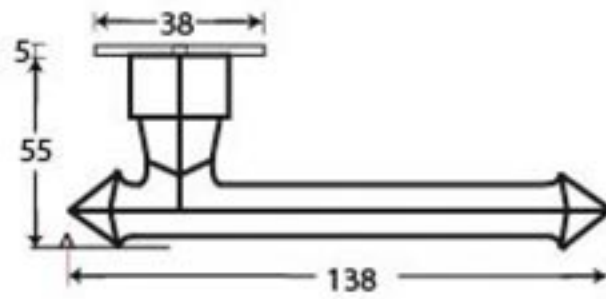

PRODUCT CODE 33171

Male & Female Screws

HANDFORGED  
TRADITIONAL  
IRONMONGERY

Due to the hand crafted nature of our products all measurements are approximate and should be used as a guide only