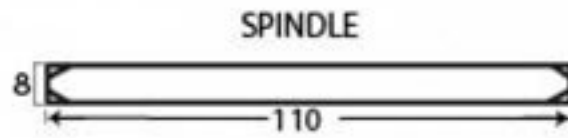

PRODUCT CODE 33171

Male & Female Screws

HANDFORGED  
TRADITIONAL  
IRONMONGERY

Due to the hand crafted nature of our products all measurements are approximate and should be used as a guide only