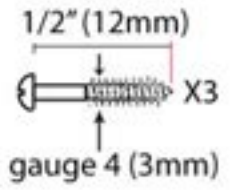

PRODUCT CODE 33867

HANDFORGED
TRADITIONAL
IRONMONGERY

Due to the hand crafted nature of our products all measurements are approximate and should be used as a guide only