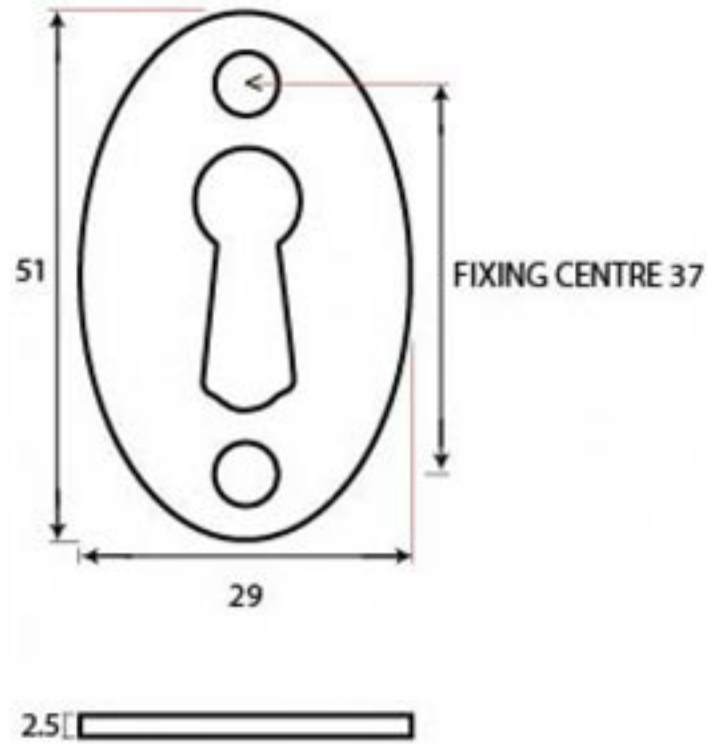

PRODUCT CODE 33255

1/2" (12mm)  
x2  
gauge 4 (3mm)

HANDFORGED  
TRADITIONAL  
IRONMONGERY

Due to the hand crafted nature of our products all measurements are approximate and should be used as a guide only