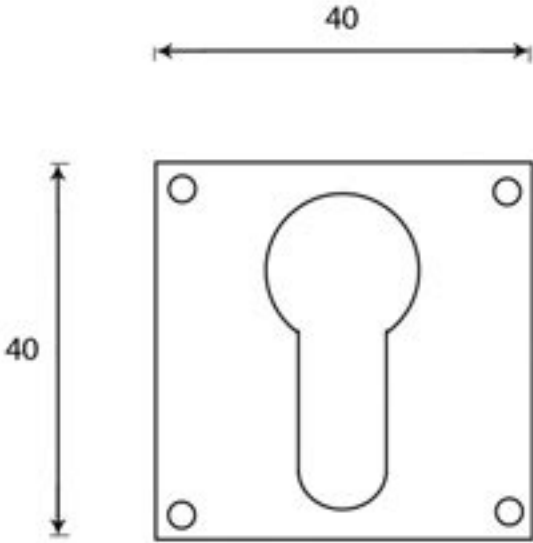

PRODUCT CODE 83655

1/2" (12mm)  
↓  
↑  
gauge 4 (3mm)  
x 4

HANDFORGED  
TRADITIONAL  
IRONMONGERY

Due to the hand crafted nature of our products all measurements are approximate and should be used as a guide only