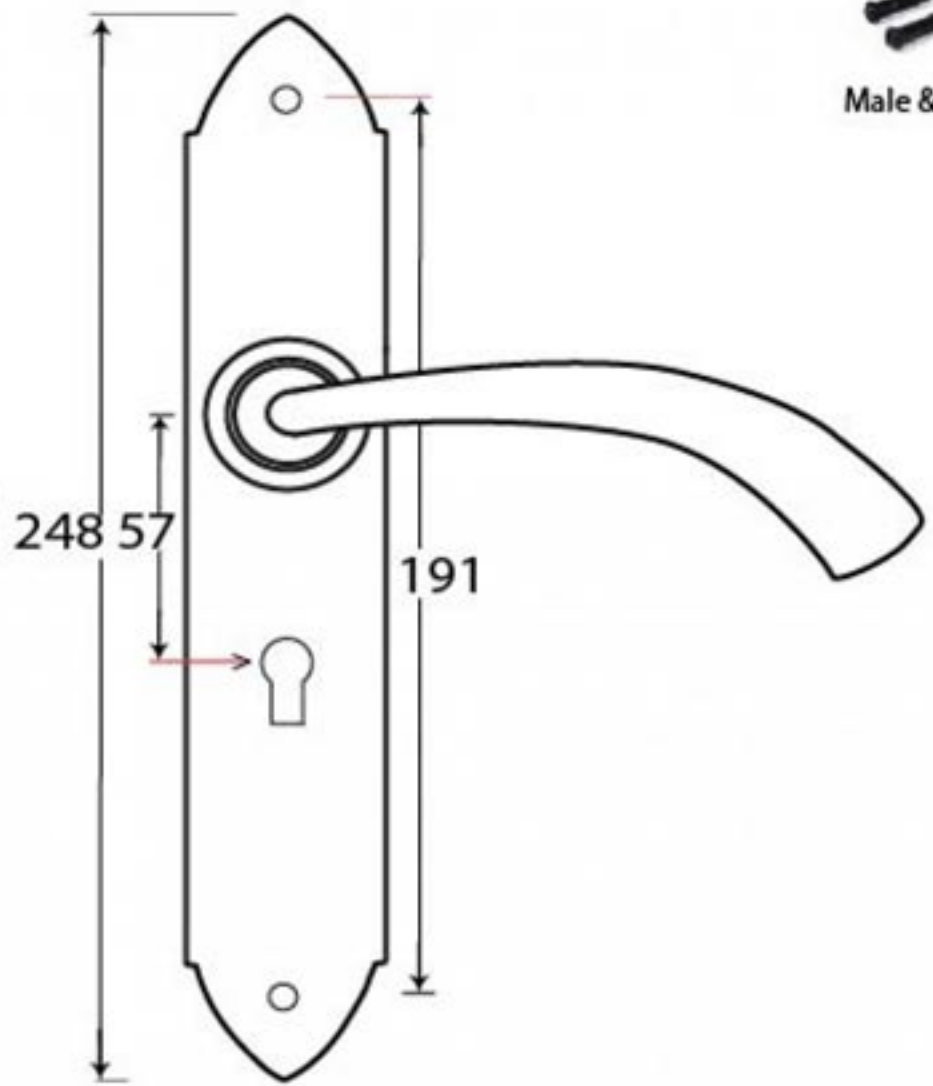

PRODUCT CODE 33136

Male & Female Screws

SPINDLE

HANDFORGED
TRADITIONAL
IRONMONGERY

Due to the hand crafted nature of our products all measurements are approximate and should be used as a guide only