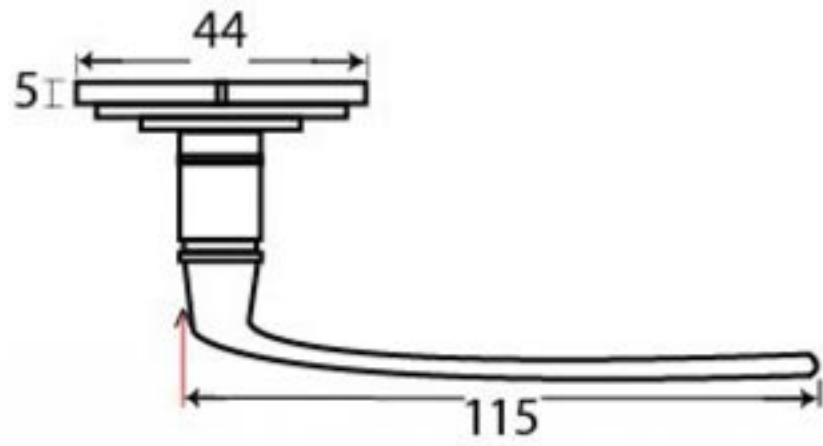

PRODUCT CODE 33136

Male & Female Screws

SPINDLE

HANDFORGED
TRADITIONAL
IRONMONGERY

Due to the hand crafted nature of our products all measurements are approximate and should be used as a guide only