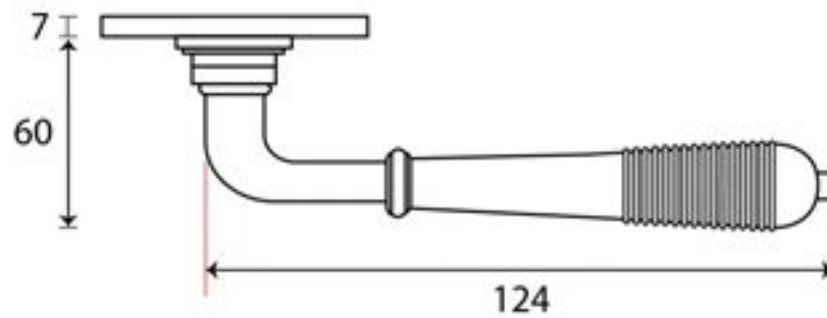

PRODUCT CODE 33087

3/4" (19mm)

x8
gauge 6 (3.5mm)

Male & Female Screws

HANDFORGED
TRADITIONAL
IRONMONGERY

Due to the hand crafted nature of our products all measurements are approximate and should be used as a guide only