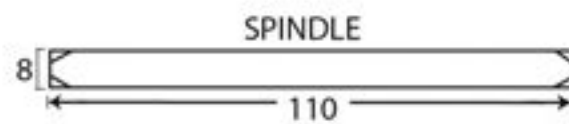

PRODUCT CODE 33087

3/4" (19mm)

x8
gauge 6 (3.5mm)

Male & Female Screws

HANDFORGED
TRADITIONAL
IRONMONGERY

Due to the hand crafted nature of our products all measurements are approximate and should be used as a guide only