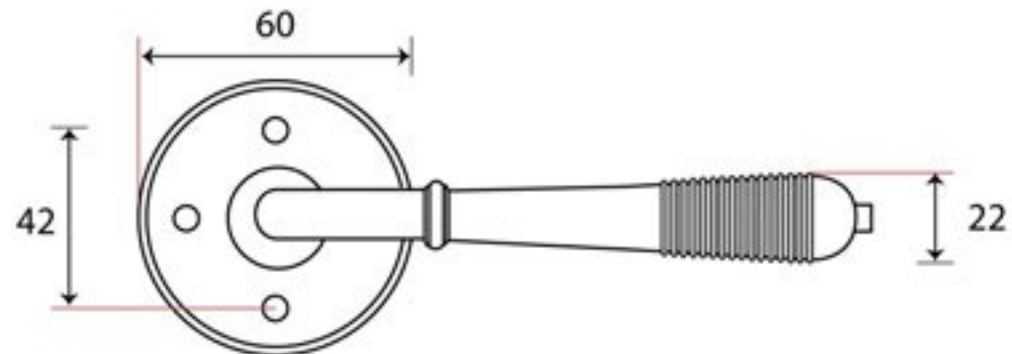

PRODUCT CODE 33087

3/4" (19mm)

x8
gauge 6 (3.5mm)

Male & Female Screws

HANDFORGED
TRADITIONAL
IRONMONGERY

Due to the hand crafted nature of our products all measurements are approximate and should be used as a guide only