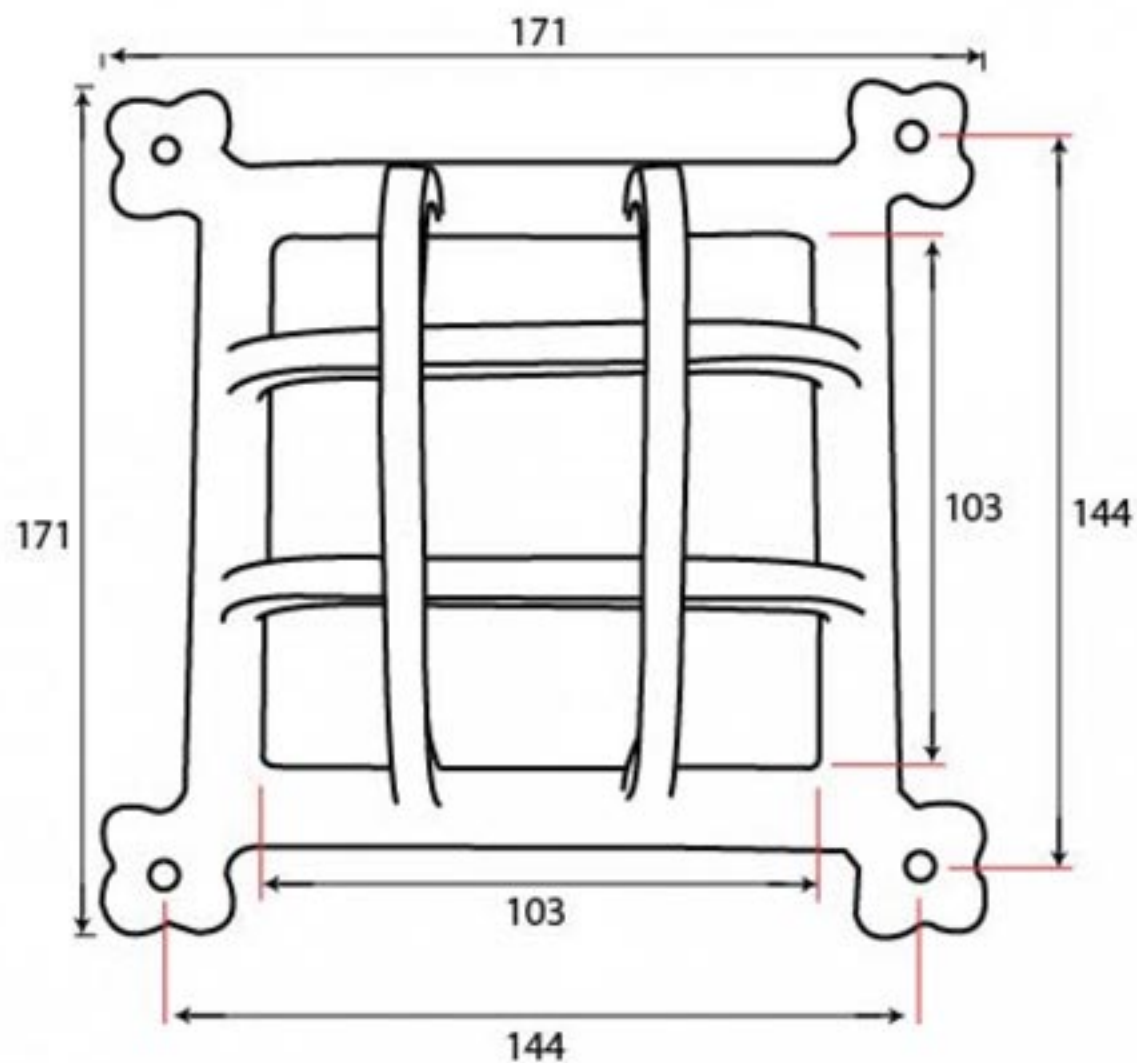

PRODUCT CODE 33155

3/4" (19mm)  
x6  
gauge 6 (3.5mm)

HANDFORGED  
TRADITIONAL  
IRONMONGERY

Due to the hand crafted nature of our products all measurements are approximate and should be used as a guide only