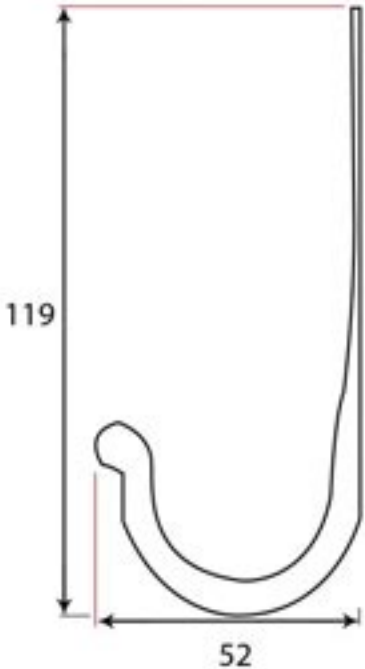

PRODUCT CODE 33688

3/4" (19mm)  
↓  
x3  
↑  
gauge 6 (3.5mm)

HANDFORGED  
TRADITIONAL  
IRONMONGERY

Due to the hand crafted nature of our products all measurements are approximate and should be used as a guide only