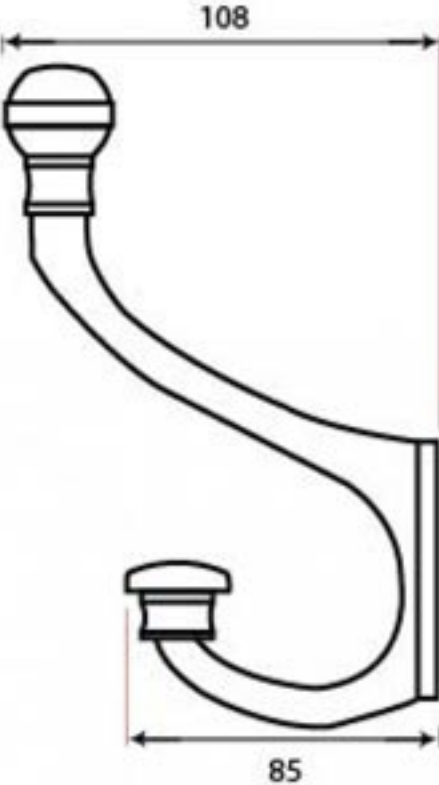

PRODUCT CODE 33249

HANDFORGED
TRADITIONAL
IRONMONGERY

Due to the hand crafted nature of our products all measurements are approximate and should be used as a guide only