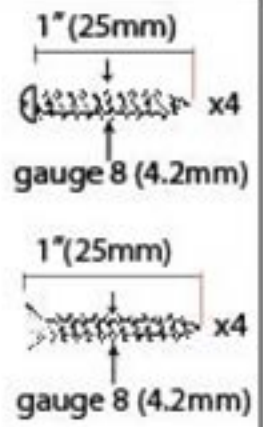

PRODUCT CODE 33249

HANDFORGED
TRADITIONAL
IRONMONGERY

Due to the hand crafted nature of our products all measurements are approximate and should be used as a guide only