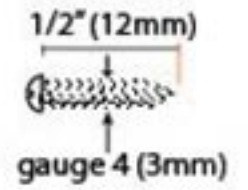

PRODUCT CODE 18336

HANDFORGED
TRADITIONAL
IRONMONGERY

Due to the hand crafted nature of our products all measurements are approximate and should be used as a guide only