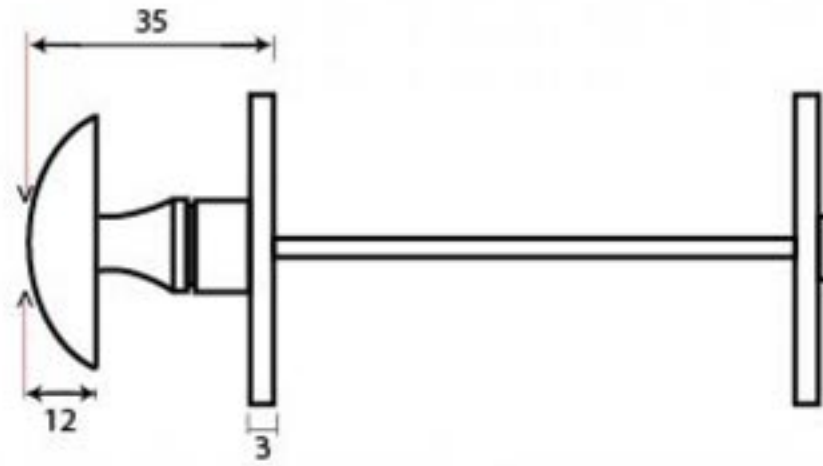

PRODUCT CODE 18336

HANDFORGED
TRADITIONAL
IRONMONGERY

Due to the hand crafted nature of our products all measurements are approximate and should be used as a guide only