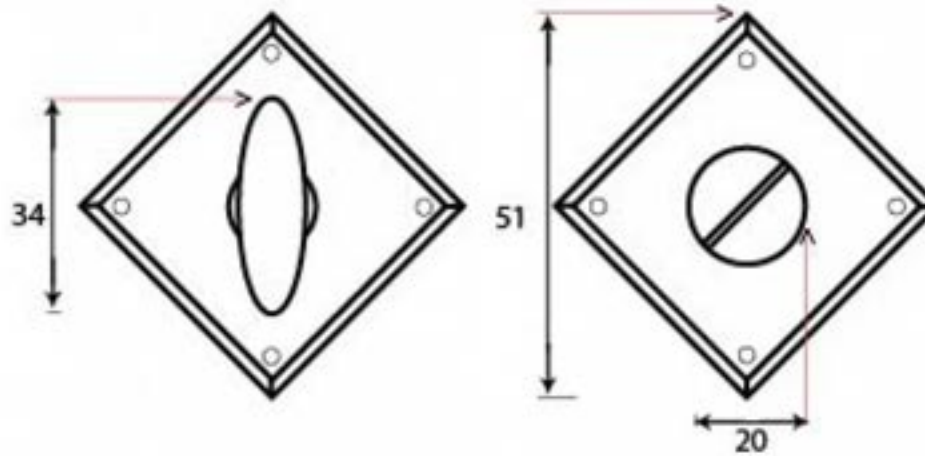

PRODUCT CODE 18336

HANDFORGED
TRADITIONAL
IRONMONGERY

Due to the hand crafted nature of our products all measurements are approximate and should be used as a guide only