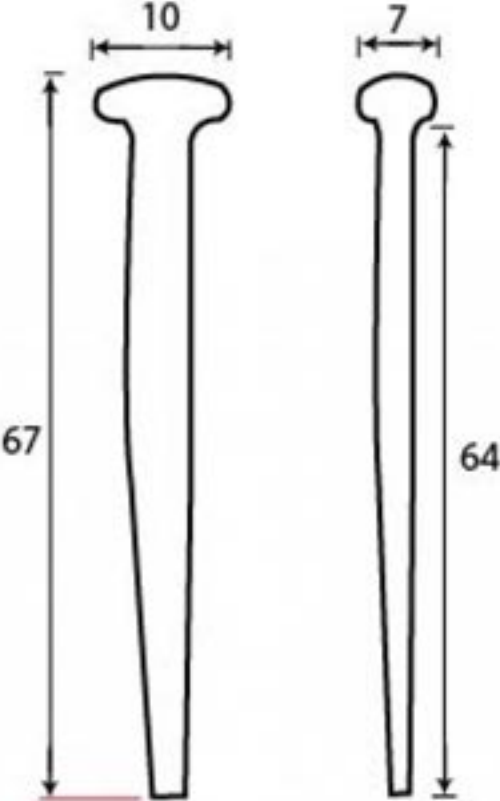

PRODUCT CODE 28335

HANDFORGED  
TRADITIONAL  
IRONMONGERY

Due to the hand crafted nature of our products all measurements are approximate and should be used as a guide only