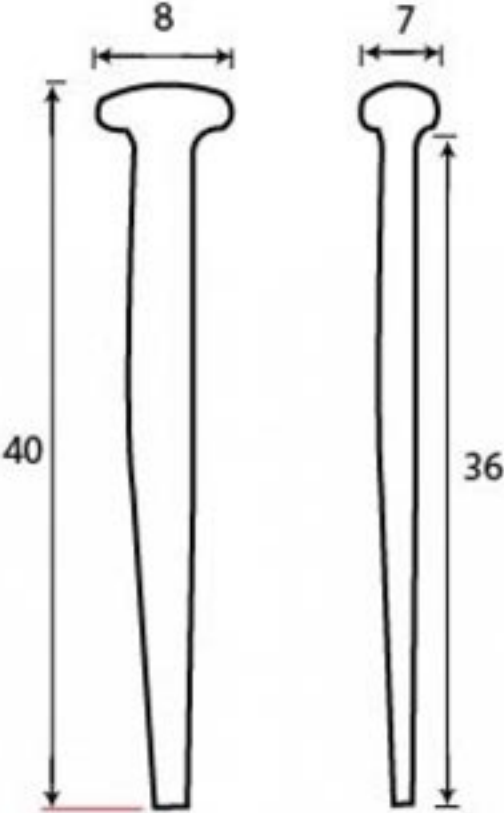

PRODUCT CODE 28337

HANDFORGED
TRADITIONAL
IRONMONGERY

Due to the hand crafted nature of our products all measurements are approximate and should be used as a guide only