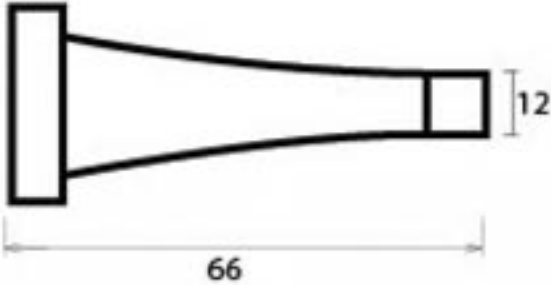

PRODUCT CODE 33490

HANDFORGED
TRADITIONAL
IRONMONGERY

Due to the hand crafted nature of our products all measurements are approximate and should be used as a guide only