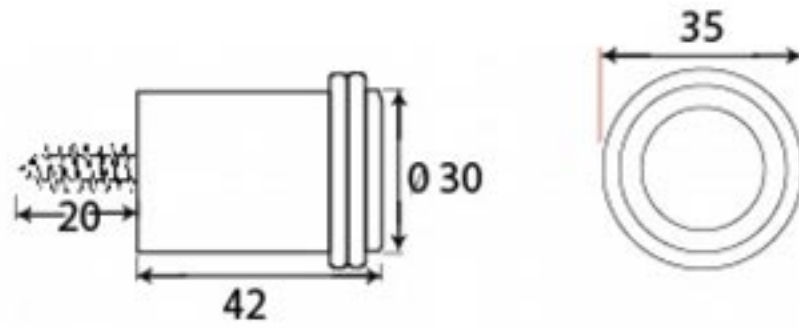

PRODUCT CODE 83645

hand forged
traditional
ironmongery

Due to the hand crafted nature of our products all measurements are approximate and should be used as a guide only