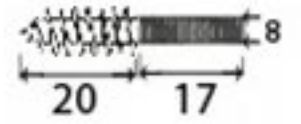

PRODUCT CODE 83645

hand forged
traditional
ironmongery

Due to the hand crafted nature of our products all measurements are approximate and should be used as a guide only