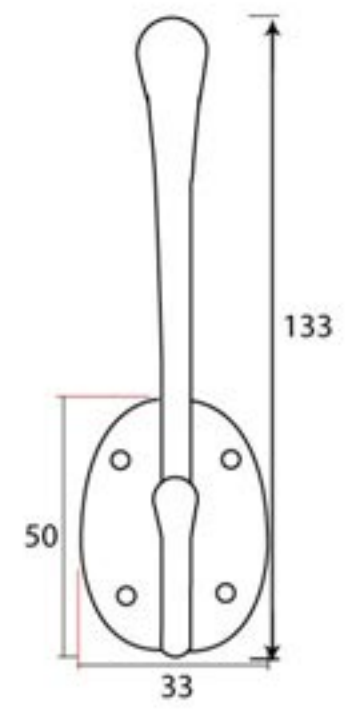

PRODUCT CODE 33883

Due to the hand crafted nature of our products all measurements are approximate and should be used as a guide only