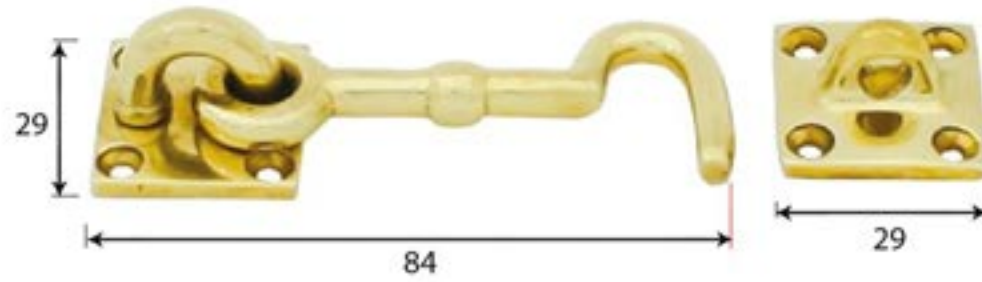

PRODUCT CODE 83549

3/4" (19mm)
x8
gauge 4 (3mm)

HANDFORGED
TRADITIONAL
IRONMONGERY

Due to the hand crafted nature of our products all measurements are approximate and should be used as a guide only