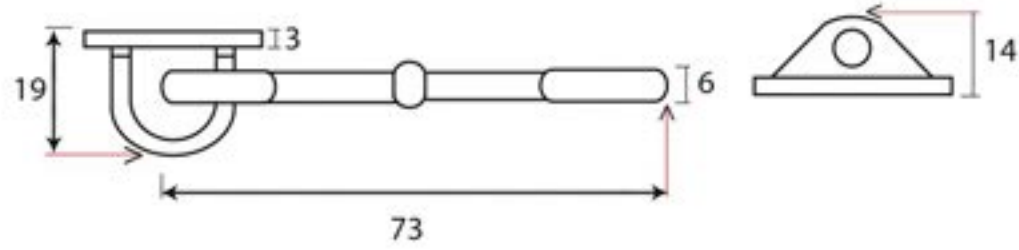

PRODUCT CODE 83549

3/4" (19mm)
x8
gauge 4 (3mm)

HANDFORGED
TRADITIONAL
IRONMONGERY

Due to the hand crafted nature of our products all measurements are approximate and should be used as a guide only