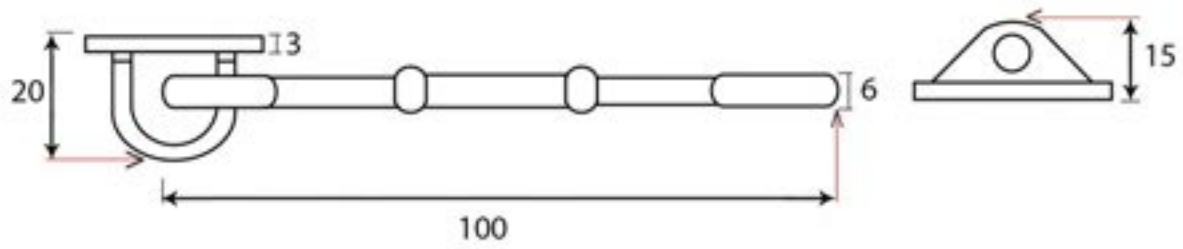

PRODUCT CODE 83548

3/4" (19mm)
x8
gauge 4 (3mm)

HANDFORGED
TRADITIONAL
IRONMONGERY

Due to the hand crafted nature of our products all measurements are approximate and should be used as a guide only