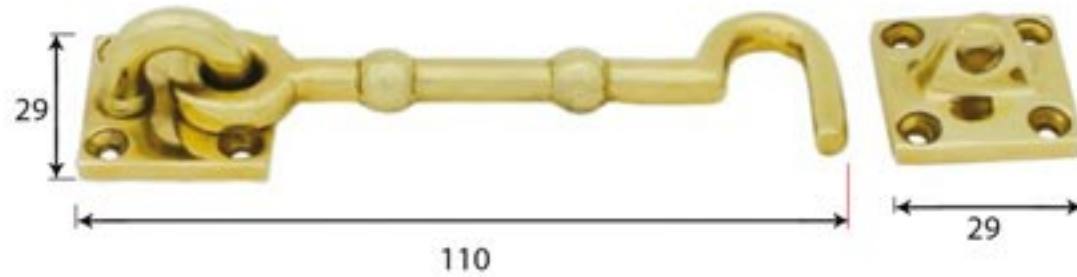

PRODUCT CODE 83548

3/4" (19mm)
x8
gauge 4 (3mm)

HANDFORGED
TRADITIONAL
IRONMONGERY

Due to the hand crafted nature of our products all measurements are approximate and should be used as a guide only