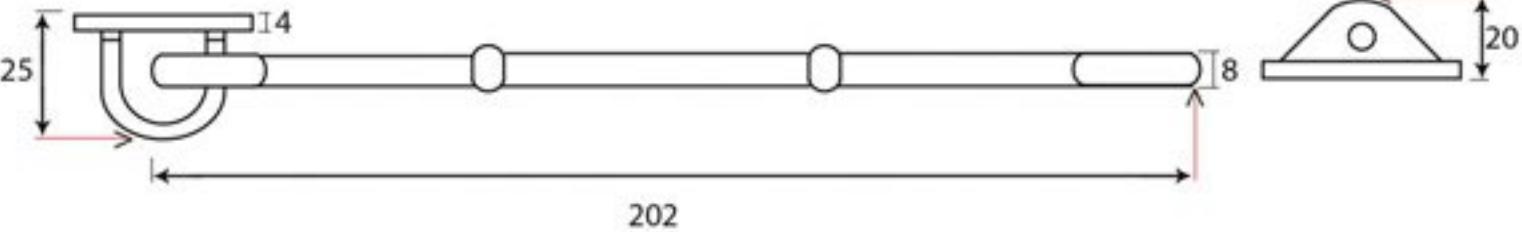

PRODUCT CODE 83546

3/4" (19mm)
x8
gauge 8 (4mm)

HANDFORGED
TRADITIONAL
IRONMONGERY

Due to the hand crafted nature of our products all measurements are approximate and should be used as a guide only