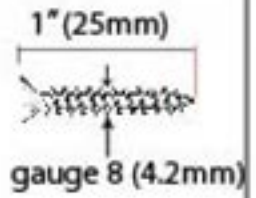

PRODUCT CODE 33479

HANDFORGED
TRADITIONAL
IRONMONGERY

Due to the hand crafted nature of our products all measurements are approximate and should be used as a guide only