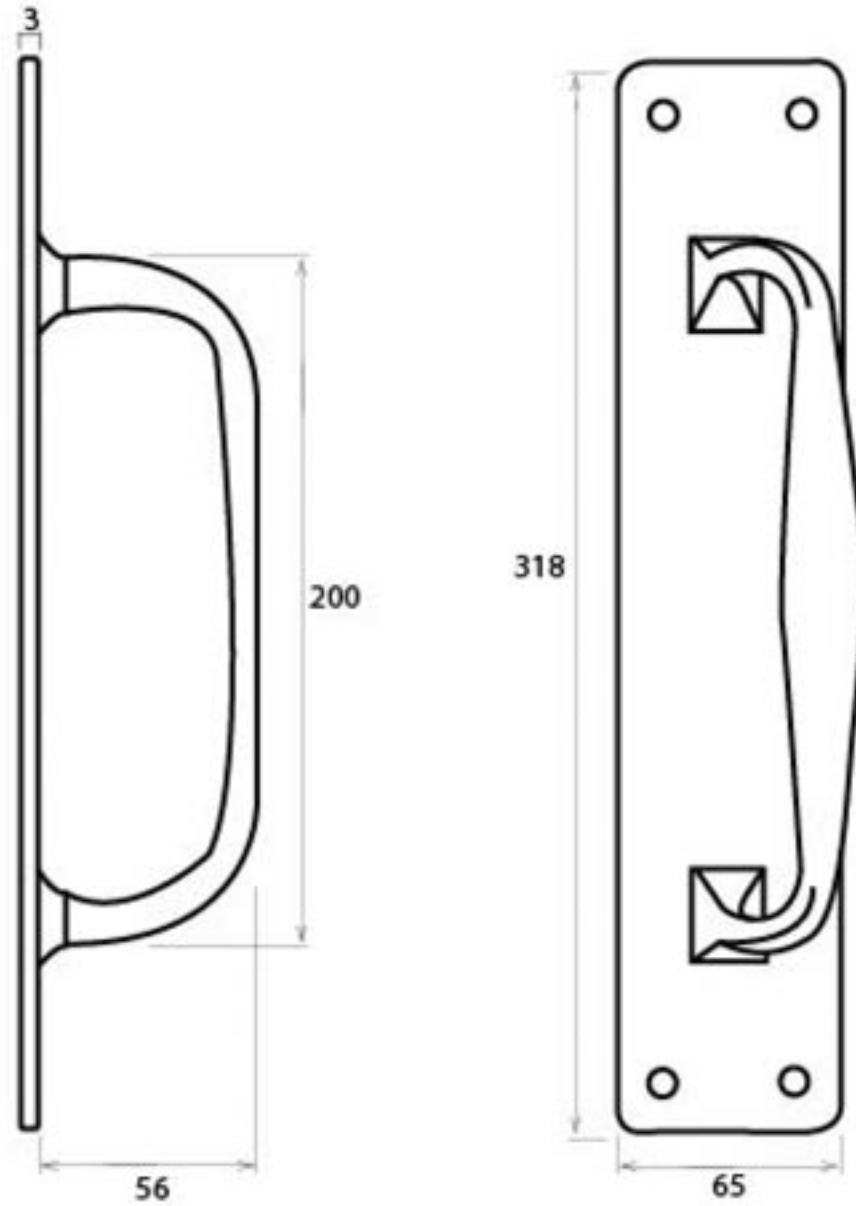

PRODUCT CODE 33479

HANDFORGED
TRADITIONAL
IRONMONGERY

Due to the hand crafted nature of our products all measurements are approximate and should be used as a guide only