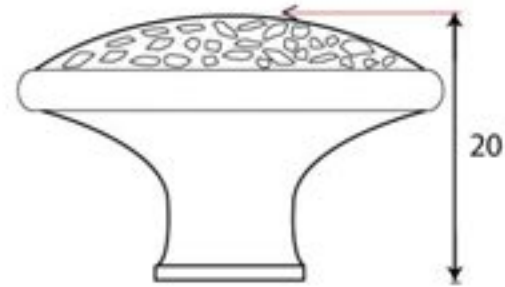

PRODUCT CODE 33705

HANDFORGED  
TRADITIONAL  
IRONMONGERY

Due to the hand crafted nature of our products all measurements are approximate and should be used as a guide only