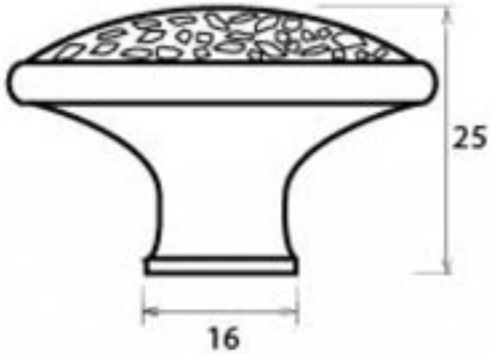

PRODUCT CODE 33626

HANDFORGED
TRADITIONAL
IRONMONGERY

Due to the hand crafted nature of our products all measurements are approximate and should be used as a guide only