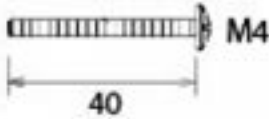

PRODUCT CODE 33626

HANDFORGED
TRADITIONAL
IRONMONGERY

Due to the hand crafted nature of our products all measurements are approximate and should be used as a guide only