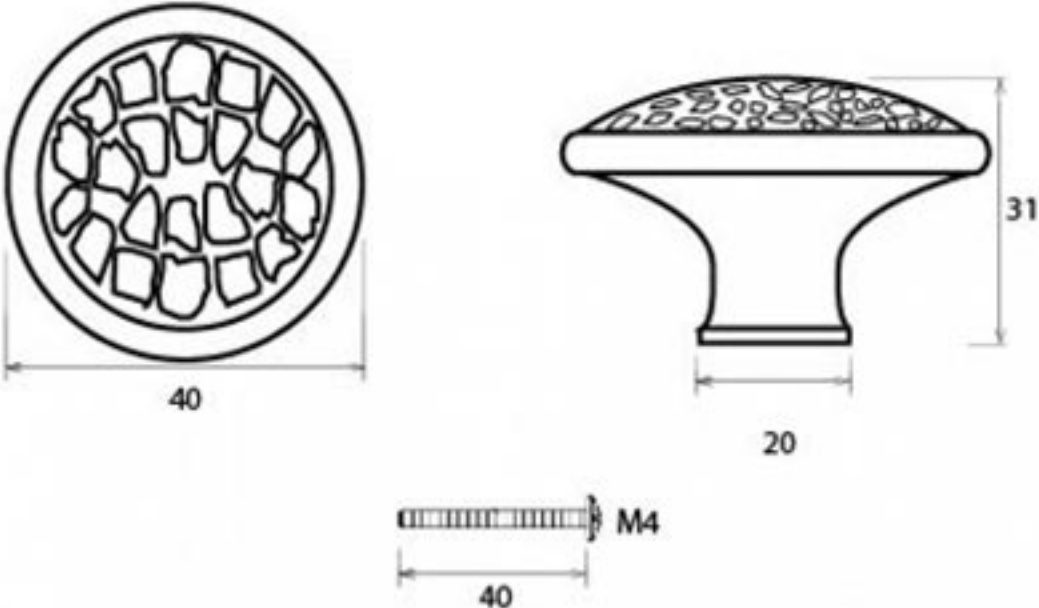

PRODUCT CODE 33625

HANDFORGED
TRADITIONAL
IRONMONGERY

Due to the hand crafted nature of our products all measurements are approximate and should be used as a guide only