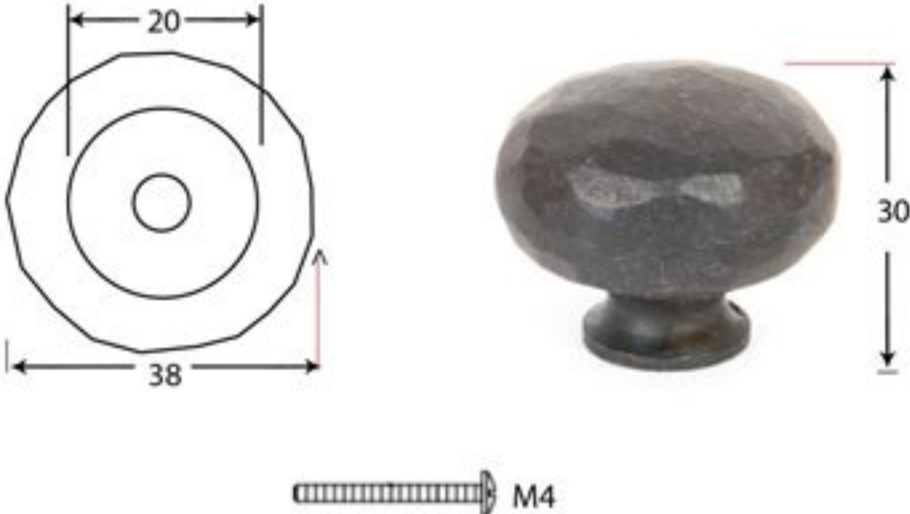

PRODUCT CODE 33361

HANDFORGED  
TRADITIONAL  
IRONMONGERY

Due to the hand crafted nature of our products all measurements are approximate and should be used as a guide only