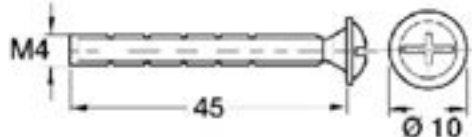

PRODUCT CODE 33379

HANDFORGED
TRADITIONAL
IRONMONGERY

Due to the hand crafted nature of our products all measurements are approximate and should be used as a guide only