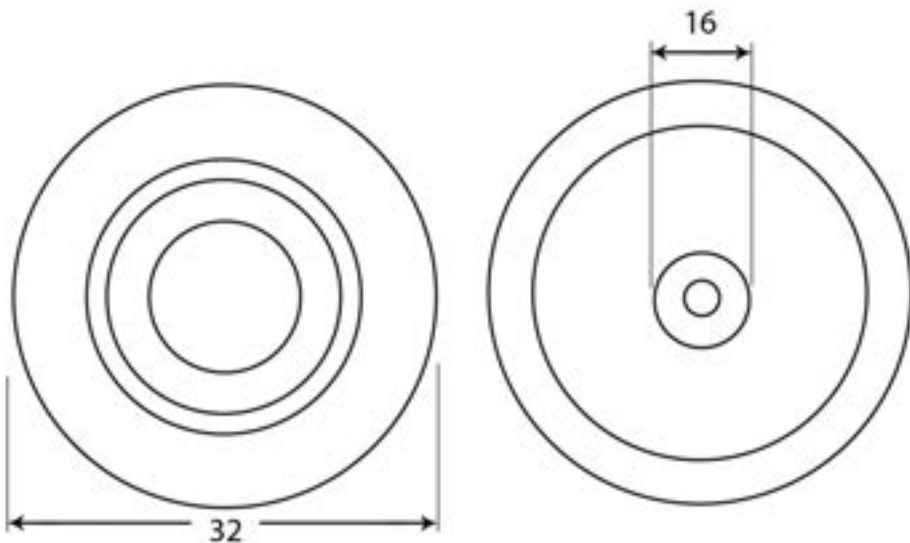

PRODUCT CODE 33379

HANDFORGED
TRADITIONAL
IRONMONGERY

Due to the hand crafted nature of our products all measurements are approximate and should be used as a guide only