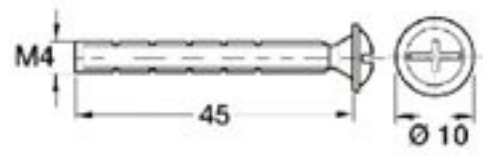

PRODUCT CODE 33380

HANDFORGED
TRADITIONAL
IRONMONGERY

Due to the hand crafted nature of our products all measurements are approximate and should be used as a guide only