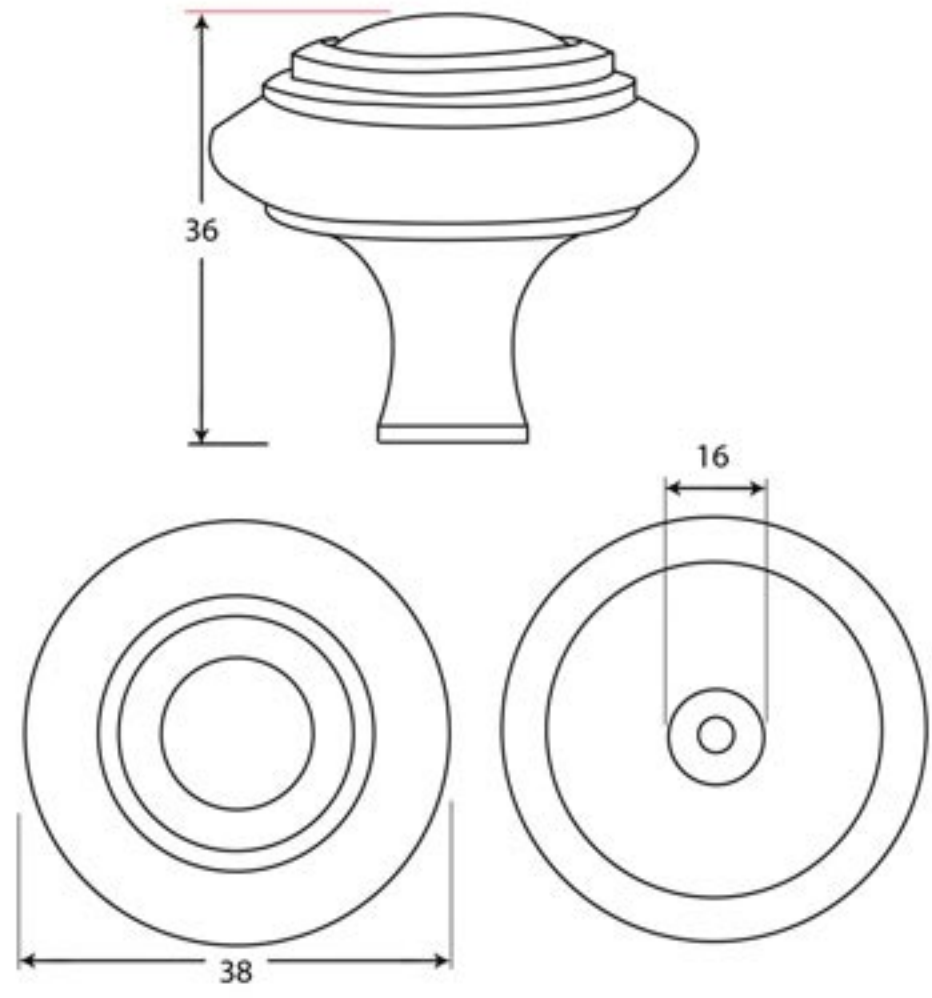

PRODUCT CODE 33380

HANDFORGED
TRADITIONAL
IRONMONGERY

Due to the hand crafted nature of our products all measurements are approximate and should be used as a guide only