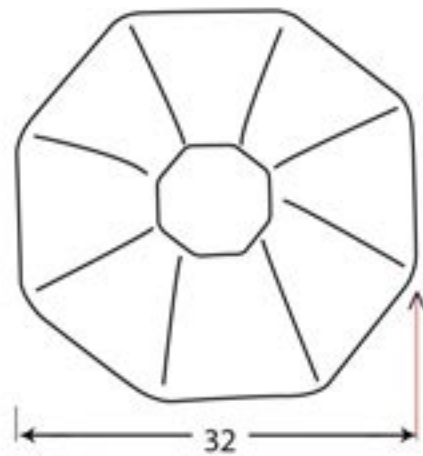

PRODUCT CODE 33366

HANDFORGED  
TRADITIONAL  
IRONMONGERY

Due to the hand crafted nature of our products all measurements are approximate and should be used as a guide only